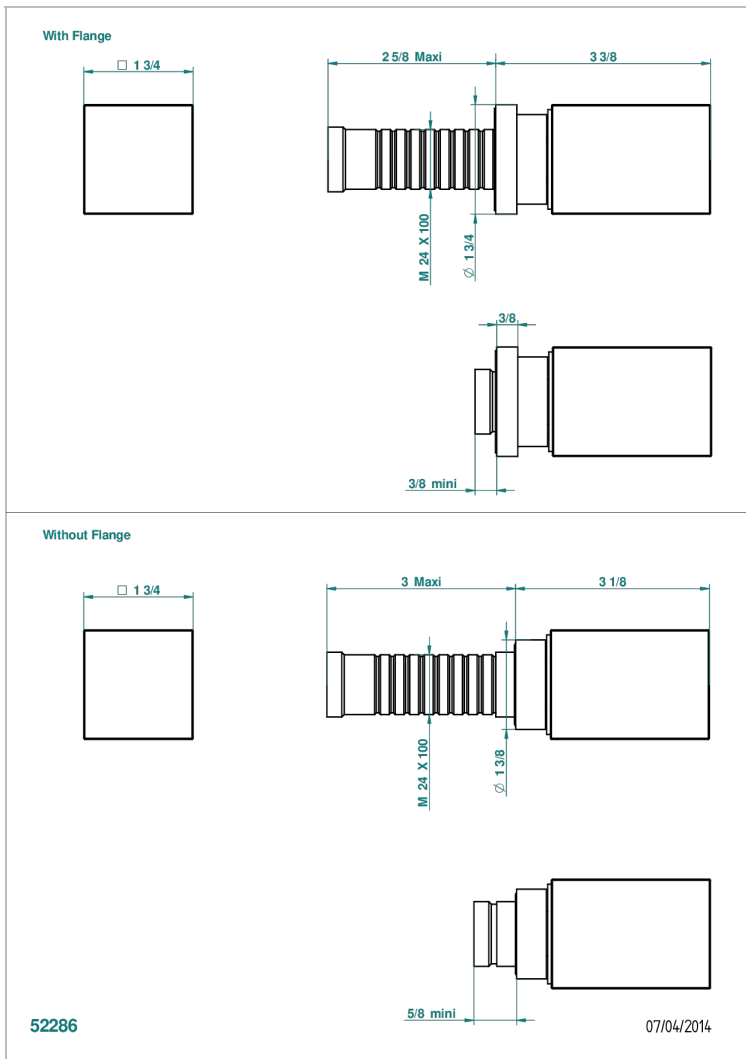

BEYOND CRYSTAL - CHAMPAGNE CRYSTAL

U6J-30B

Trim only for wall valve 1/2" ref.30/CA & 30/HA and 3/4" ref.32/CA & 32/HA and diverter ref.50/4VMA

CHARACTERISTIC

- Beyond Crystal - Champagne crystal
- Trim only for wall valve 1/2" ref.30/CA & 30/HA and 3/4" ref.32/CA & 32/HA and diverter ref.50/4VMA

RELATED SKU'S

- Ref. G00-30/CA Wall mounted 1/2" valve body with ceramic head, 1/4 turn left - no trim
- Ref. G00-30/HA Wall mounted 1/2" valve body with ceramic head, 1/4 turn right
- Ref. G00-32/CA Wall mounted 3/4" valve with ceramic head, 1/4 turn left - no trim
- Ref. G00-32/HA Wall mounted 3/4" valve body with ceramic head, 1/4 turn right - no trim