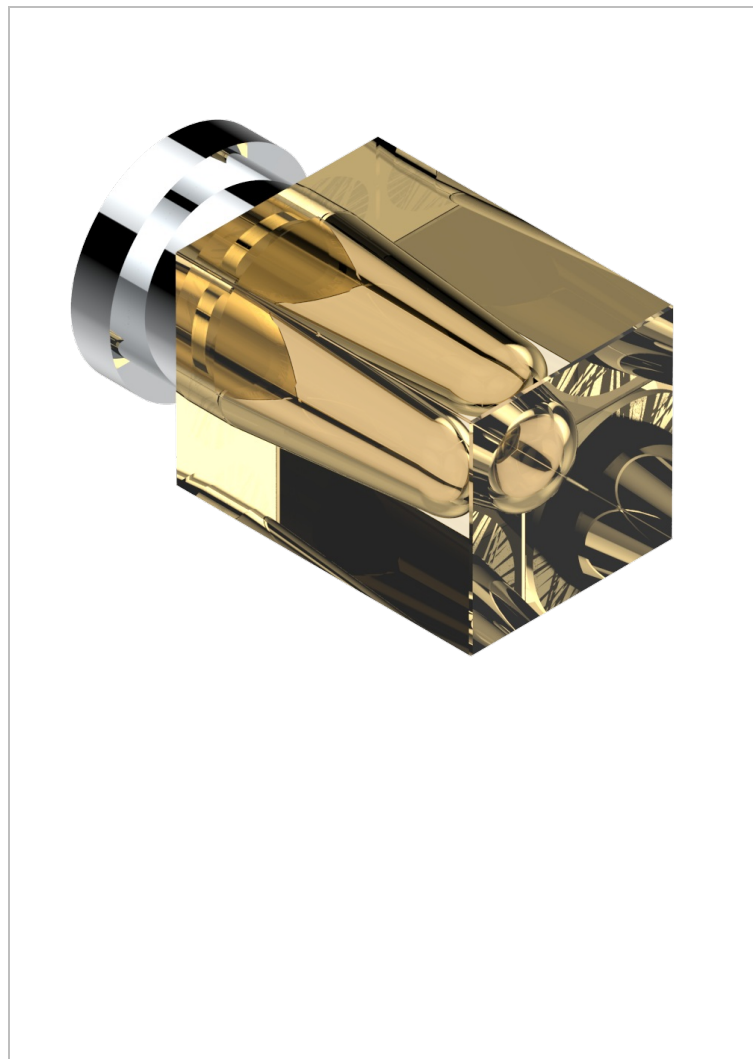

BEYOND CRYSTAL - CHAMPAGNE CRYSTAL

U6J-30B

Trim only for wall valve 1/2" ref.30/CA & 30/HA and 3/4" ref.32/CA & 32/HA and diverter ref.50/4VMA

CHARACTERISTIC

- Beyond Crystal - Champagne crystal
- Trim only for wall valve 1/2" ref.30/CA & 30/HA and 3/4" ref.32/CA & 32/HA and diverter ref.50/4VMA

RELATED SKU'S

- Ref. G00-30/CA Wall mounted 1/2" valve body with ceramic head, 1/4 turn left - no trim
- Ref. G00-30/HA Wall mounted 1/2" valve body with ceramic head, 1/4 turn right
- Ref. G00-32/CA Wall mounted 3/4" valve with ceramic head, 1/4 turn left - no trim
- Ref. G00-32/HA Wall mounted 3/4" valve body with ceramic head, 1/4 turn right - no trim

AVAILABLE FINITIONS

Antique nickel - H28
Black ceram - D30
Blush PVD - H62
Brass color PVD - H49
Brown bronze color PVD - F33
Gold color PVD - H52

Graphite PVD - H64
Matt Umber PVD - H67
Matt blush PVD - H60
Matt brass color PVD - H50
Matt brown bronze color PVD - F34
Matt chrome - C02