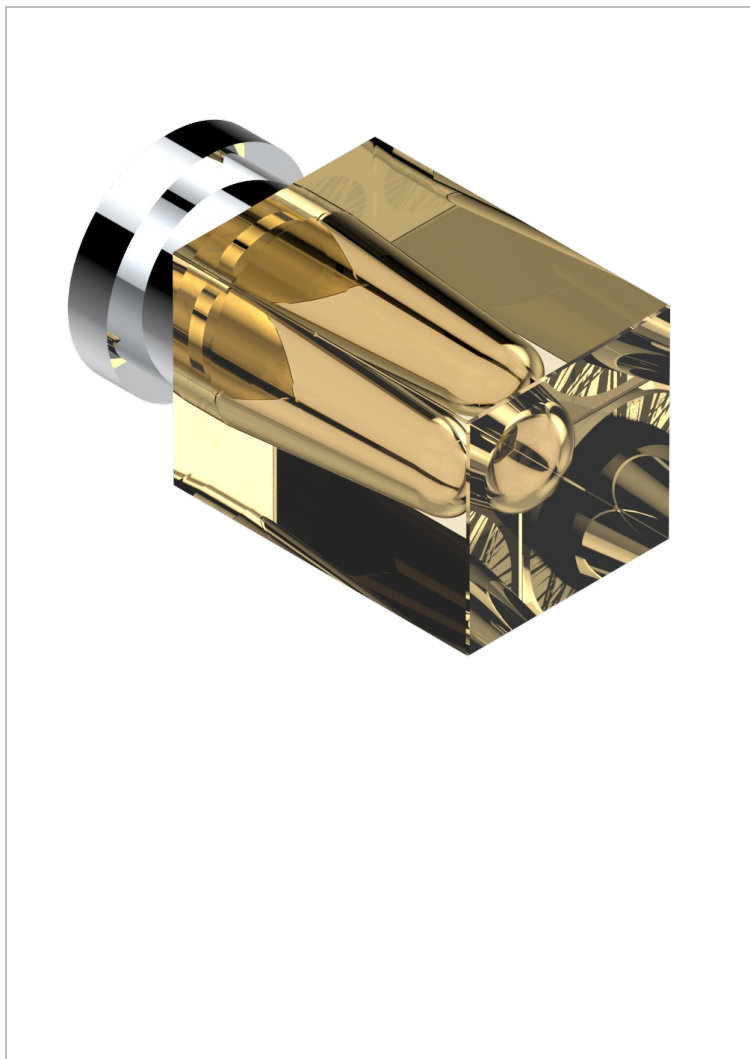

BEYOND CRYSTAL - CHAMPAGNE CRYSTAL

U6J-30B

Trim only for wall valve 1/2" ref.30/CA & 30/HA and 3/4" ref.32/CA & 32/HA and diverter ref.50/4VMA

CHARACTERISTIC

- Beyond Crystal - Champagne crystal
- Trim only for wall valve 1/2" ref.30/CA & 30/HA and 3/4" ref.32/CA & 32/HA and diverter ref.50/4VMA

RELATED SKU'S

- Ref. G00-30/CA Wall mounted 1/2" valve body with ceramic head, 1/4 turn left - no trim
- Ref. G00-30/HA Wall mounted 1/2" valve body with ceramic head, 1/4 turn right
- Ref. G00-32/CA Wall mounted 3/4" valve with ceramic head, 1/4 turn left - no trim
- Ref. G00-32/HA Wall mounted 3/4" valve body with ceramic head, 1/4 turn right - no trim

AVAILABLE FINITIONS

Antique nickel - H28
Black ceram - D30
Blush PVD - H62
Brass color PVD - H49
Brown bronze color PVD - F33
Gold color PVD - H52

Graphite PVD - H64
Matt Umber PVD - H67
Matt blush PVD - H60
Matt brass color PVD - H50
Matt brown bronze color PVD - F34
Matt chrome - C02