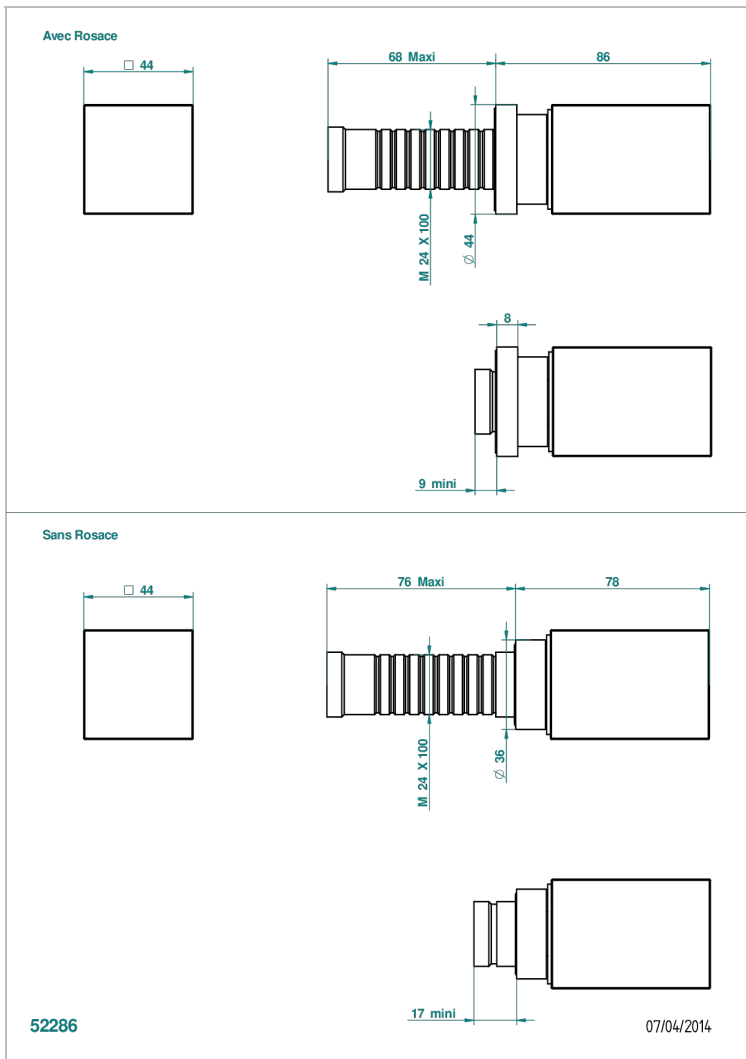

BEYOND CRYSTAL - CHAMPAGNE CRYSTAL

U6J-30B

Trim only for wall valve 1/2" ref.30/CA & 30/HA and 3/4" ref.32/CA & 32/HA and diverter ref.50/4VMA

CHARACTERISTIC

- Beyond Crystal - Champagne crystal
- Trim only for wall valve 1/2" ref.30/CA & 30/HA and 3/4" ref.32/CA & 32/HA and diverter ref.50/4VMA

RELATED SKU'S

- Ref. G00-30/CA Wall mounted 1/2" valve body with ceramic head, 1/4 turn left - no trim
- Ref. G00-30/HA Wall mounted 1/2" valve body with ceramic head, 1/4 turn right
- Ref. G00-32/CA Wall mounted 3/4" valve with ceramic head, 1/4 turn left - no trim
- Ref. G00-32/HA Wall mounted 3/4" valve body with ceramic head, 1/4 turn right - no trim