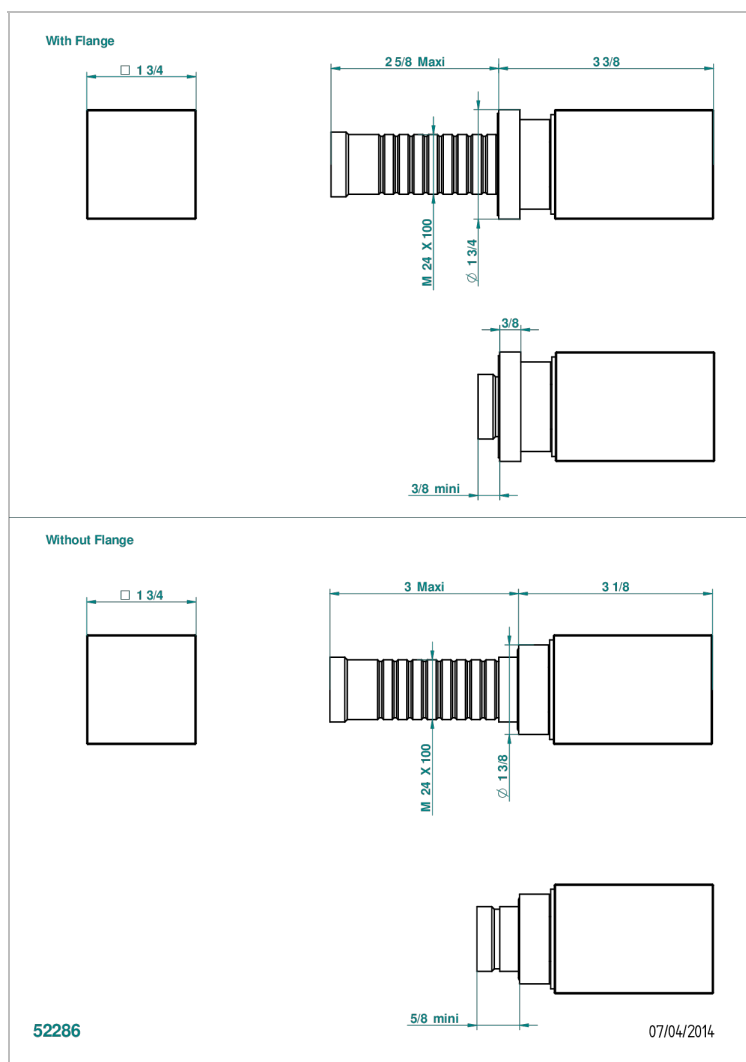

# BEYOND CRYSTAL - CHAMPAGNE CRYSTAL

U6J-30B

Trim only for wall valve 1/2" ref.30/CA & 30/HA and 3/4" ref.32/CA & 32/HA and diverter ref.50/4VMA

## CHARACTERISTIC

- Beyond Crystal - Champagne crystal
- Trim only for wall valve 1/2" ref.30/CA & 30/HA and 3/4" ref.32/CA & 32/HA and diverter ref.50/4VMA

## RELATED SKU'S

- Ref. G00-30/CA Wall mounted 1/2" valve body with ceramic head, 1/4 turn left - no trim
- Ref. G00-30/HA Wall mounted 1/2" valve body with ceramic head, 1/4 turn right
- Ref. G00-32/CA Wall mounted 3/4" valve with ceramic head, 1/4 turn left - no trim
- Ref. G00-32/HA Wall mounted 3/4" valve body with ceramic head, 1/4 turn right - no trim