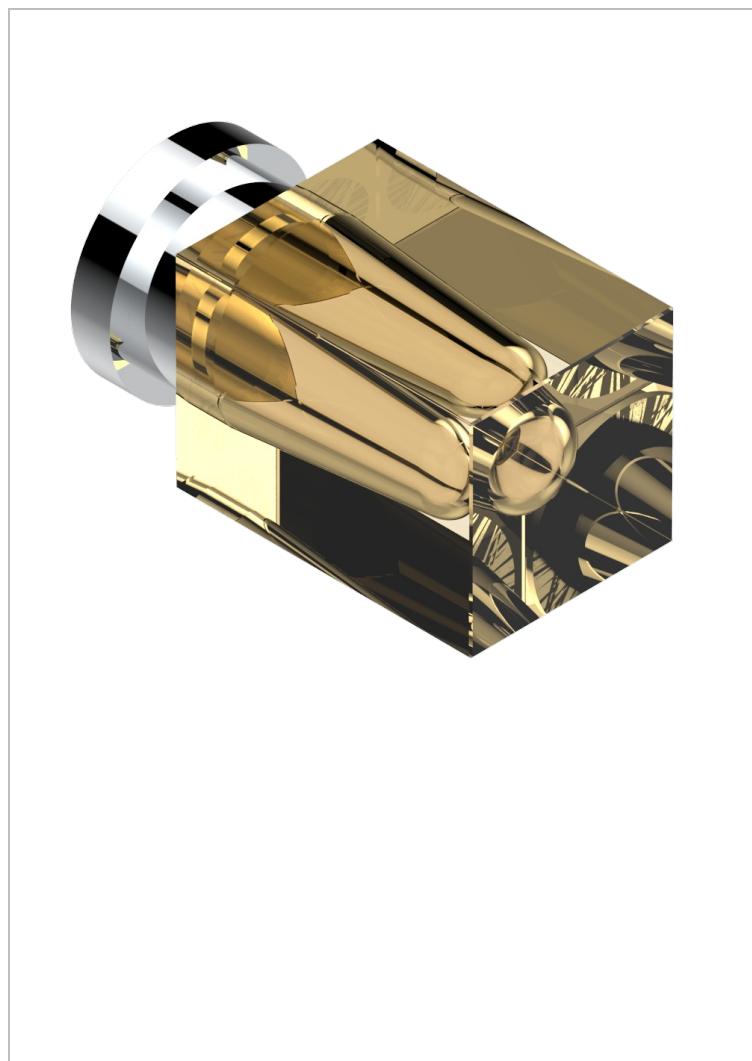

# BEYOND CRYSTAL - CHAMPAGNE CRYSTAL

U6J-30B

Trim only for wall valve 1/2" ref.30/CA & 30/HA and 3/4" ref.32/CA & 32/HA and diverter ref.50/4VMA

## CHARACTERISTIC

- Beyond Crystal - Champagne crystal
- Trim only for wall valve 1/2" ref.30/CA & 30/HA and 3/4" ref.32/CA & 32/HA and diverter ref.50/4VMA

## RELATED SKU'S

- Ref. G00-30/CA Wall mounted 1/2" valve body with ceramic head, 1/4 turn left - no trim
- Ref. G00-30/HA Wall mounted 1/2" valve body with ceramic head, 1/4 turn right
- Ref. G00-32/CA Wall mounted 3/4" valve with ceramic head, 1/4 turn left - no trim
- Ref. G00-32/HA Wall mounted 3/4" valve body with ceramic head, 1/4 turn right - no trim

## AVAILABLE FINITIONS

Antique nickel - H28  
Black ceram - D30  
Blush PVD - H62  
Brass color PVD - H49  
Brown bronze color PVD - F33  
Gold color PVD - H52

Graphite PVD - H64  
Matt Umber PVD - H67  
Matt blush PVD - H60  
Matt brass color PVD - H50  
Matt brown bronze color PVD - F34  
Matt chrome - C02