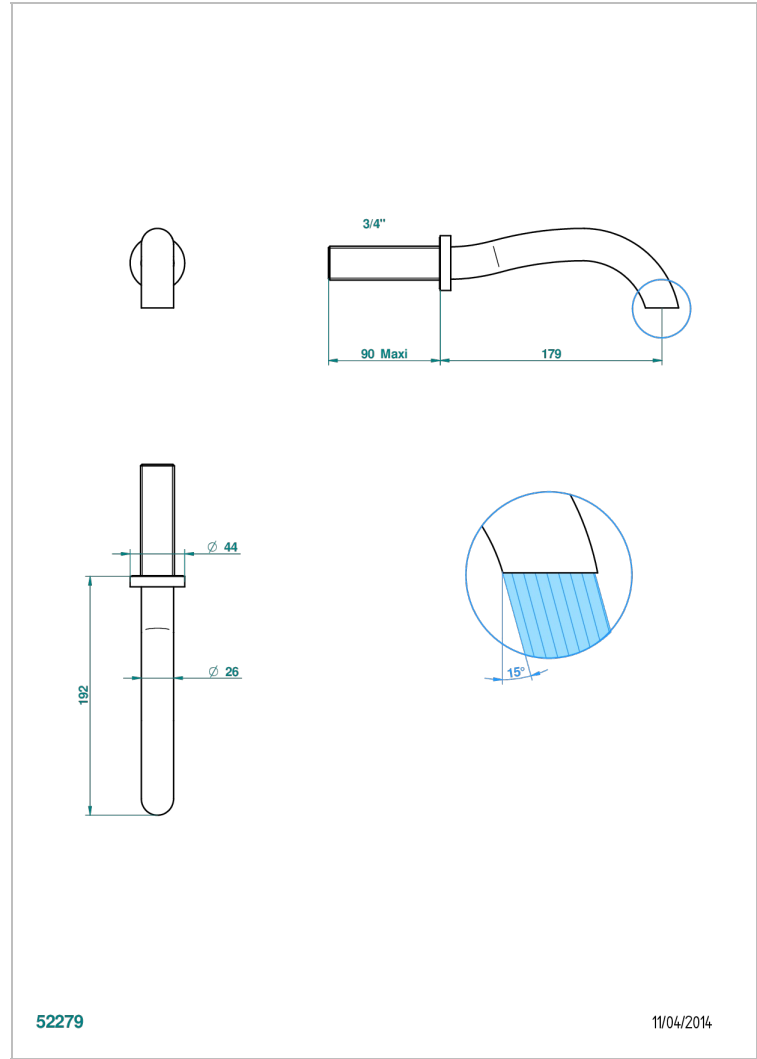

BEYOND CRYSTAL - BLUE CRYSTAL

U6K-42GB

Bath spout, wall mounted

THG[®]
PARIS

52279

11/04/2014

CHARACTERISTIC

- Beyond Crystal - Blue crystal
- Bath spout, wall mounted