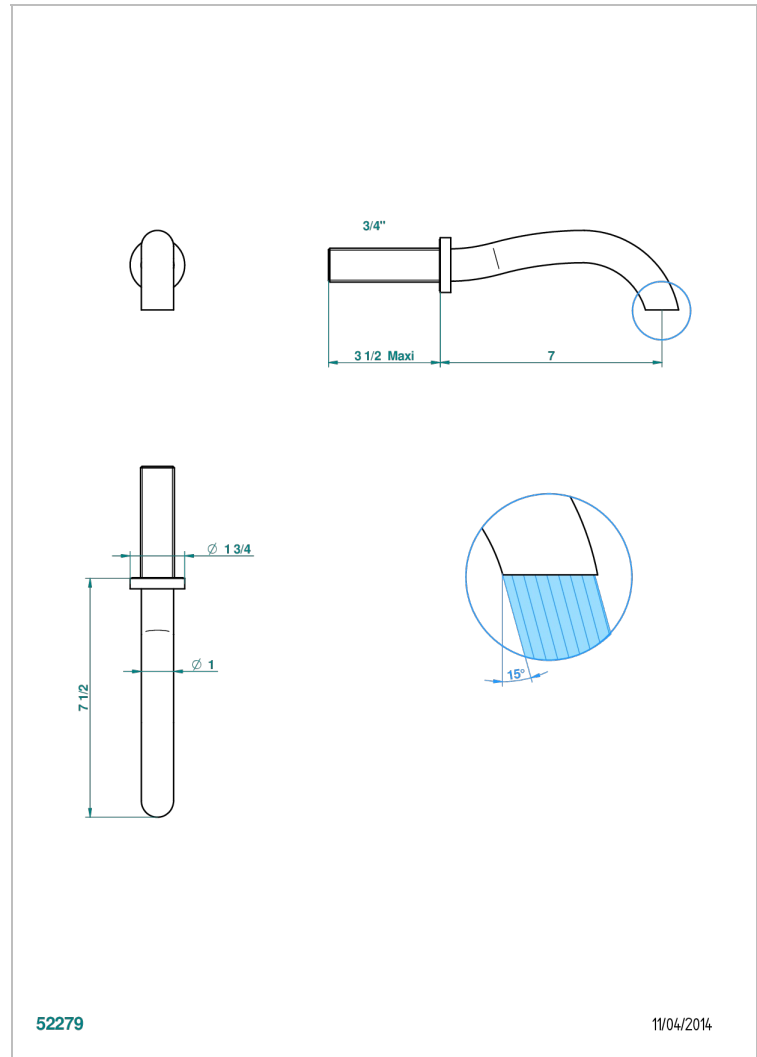

BEYOND CRYSTAL - BLUE CRYSTAL

U6K-42GB

Bath spout, wall mounted

THG[®]
PARIS

52279

11/04/2014

CHARACTERISTIC

- Beyond Crystal - Blue crystal
- Bath spout, wall mounted