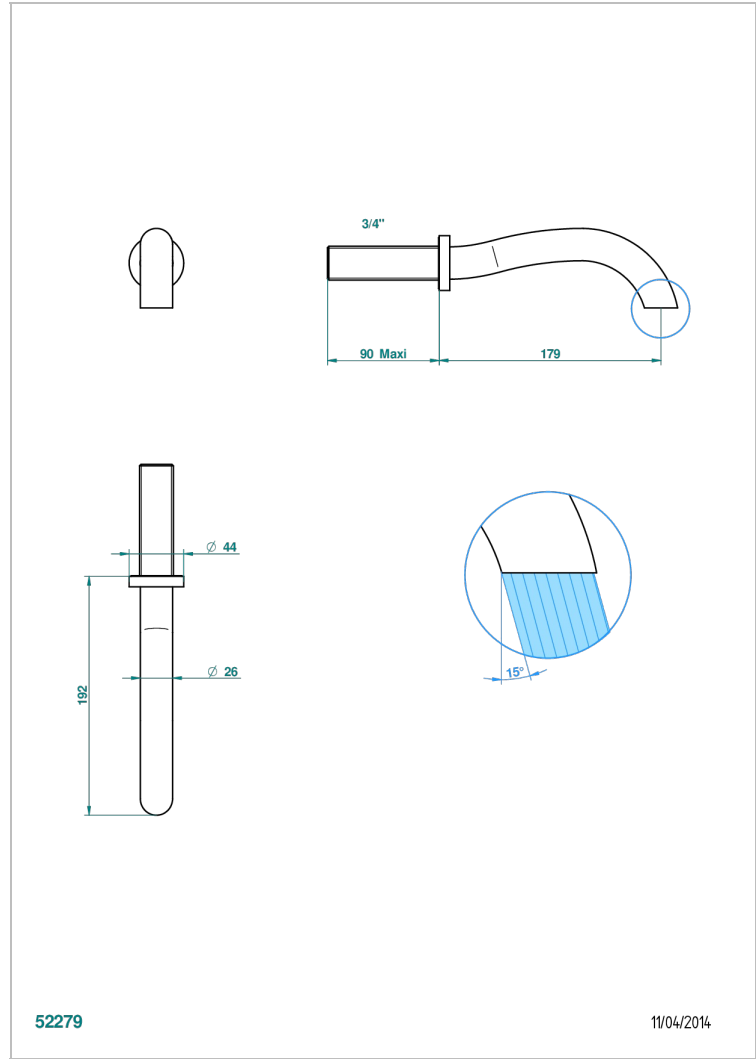

# BEYOND CRYSTAL - AZUL CRISTAL

U6K-42GB

Wall mounted bath spout, without T junction

THG<sup>®</sup>  
PARIS

52279

11/04/2014

## CARACTERÍSTICAS

- Beyond Crystal - azul cristal
- Wall mounted bath spout, without T junction