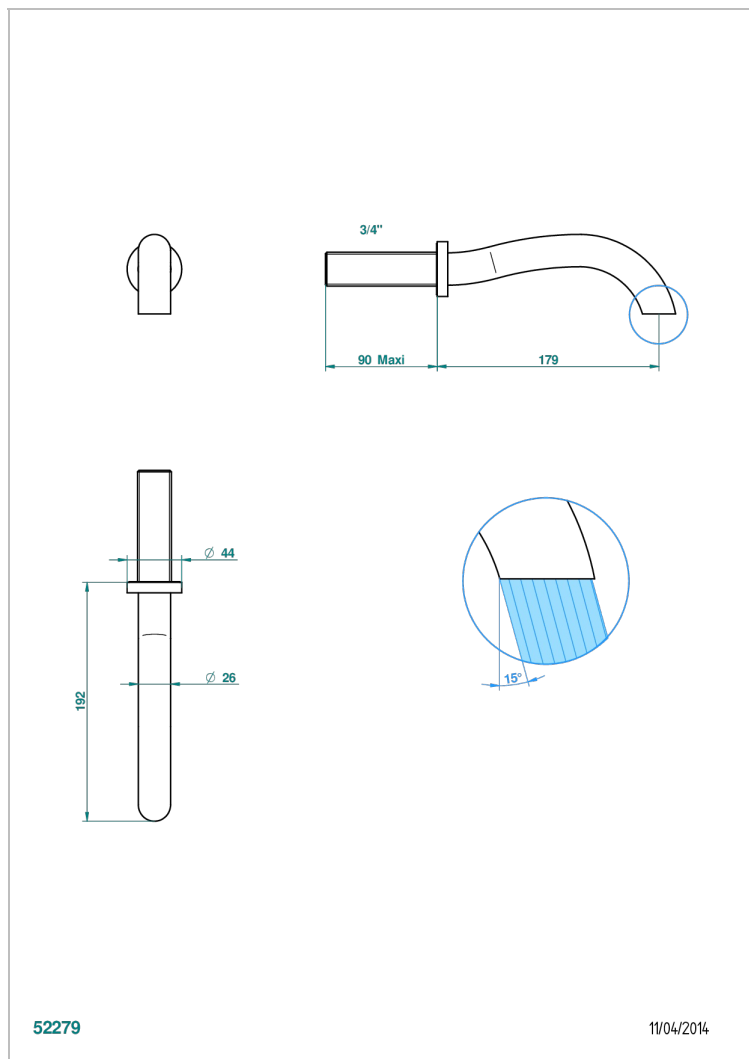

BEYOND CRYSTAL - CHAMPAGNE CRYSTAL

U6J-42GB

Wall mounted bath spout, without T junction

THG[®]
PARIS

CHARACTERISTIC

- Beyond Crystal - Champagne crystal
- Wall mounted bath spout, without T junction

AVAILABLE FINITIONS