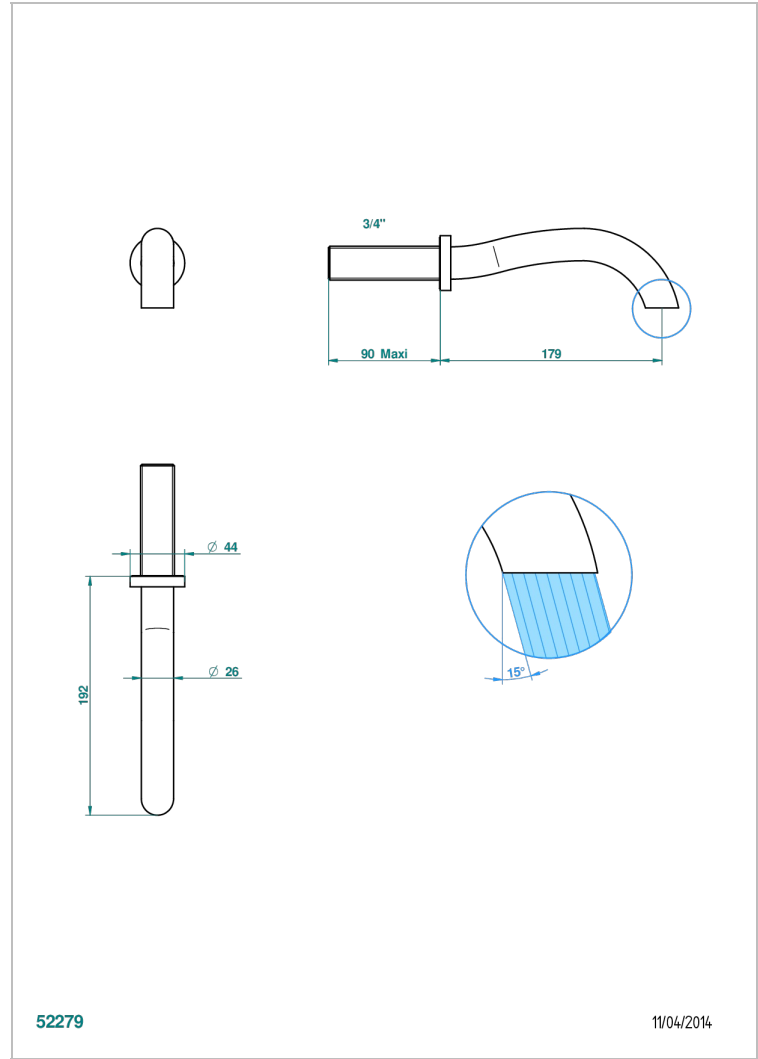

BEYOND CRYSTAL - CHAMPAGNER FARBE KRISTALL

U6J-42GB

Wall mounted bath spout, without T junction

THG[®]
PARIS

52279

11/04/2014

EIGENSCHAFTEN

- Beyond Crystal - Champagner Farbe Kristall
- Wall mounted bath spout, without T junction

VERFÜGBARE OBERFLÄCHEN

Altnickel - H28
Blassgold - F30
Blassgold matt unlackiert - F31
Chrom - A02
Chrom / gold - G02
Chrom matt - C02

Gold - F01
Gold matt - F07
Mattschwarz keramik - D30
Pvd blush - H62
Pvd blush matt - H60
Pvd bronze braun - F33