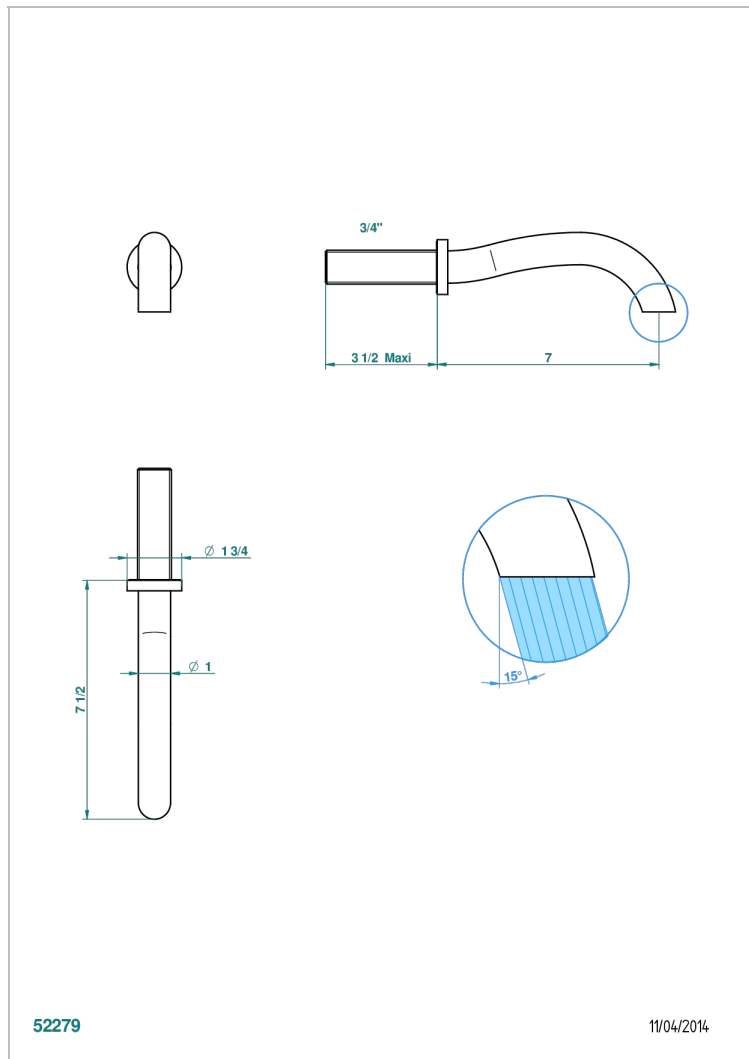

BEYOND CRYSTAL - CRISTAL DE COLOR CHAMPAN

U6J-42GB

Wall mounted bath spout, without T junction

THG[®]
PARIS

52279

11/04/2014

CARACTERÍSTICAS

- Beyond Crystal - Cristal de color champán
- Wall mounted bath spout, without T junction