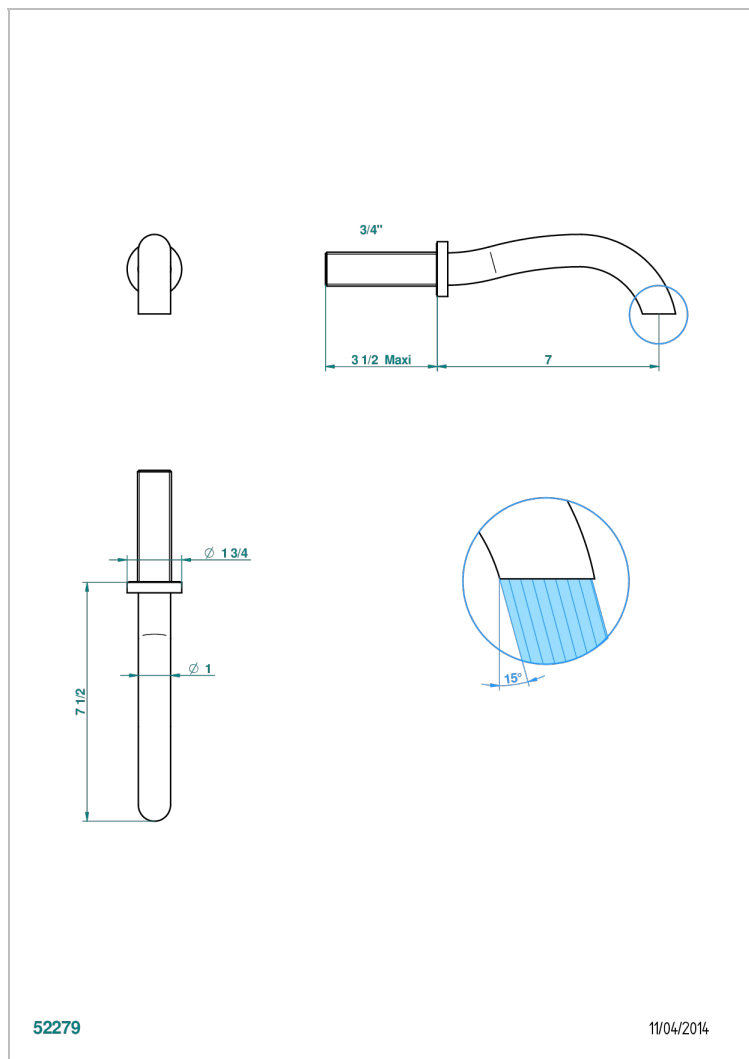

# BEYOND CRYSTAL - CHAMPAGNE CRYSTAL

U6J-42GB

Wall mounted bath spout, without T junction

THG<sup>®</sup>  
PARIS

## CHARACTERISTIC

- Beyond Crystal - Champagne crystal
- Wall mounted bath spout, without T junction