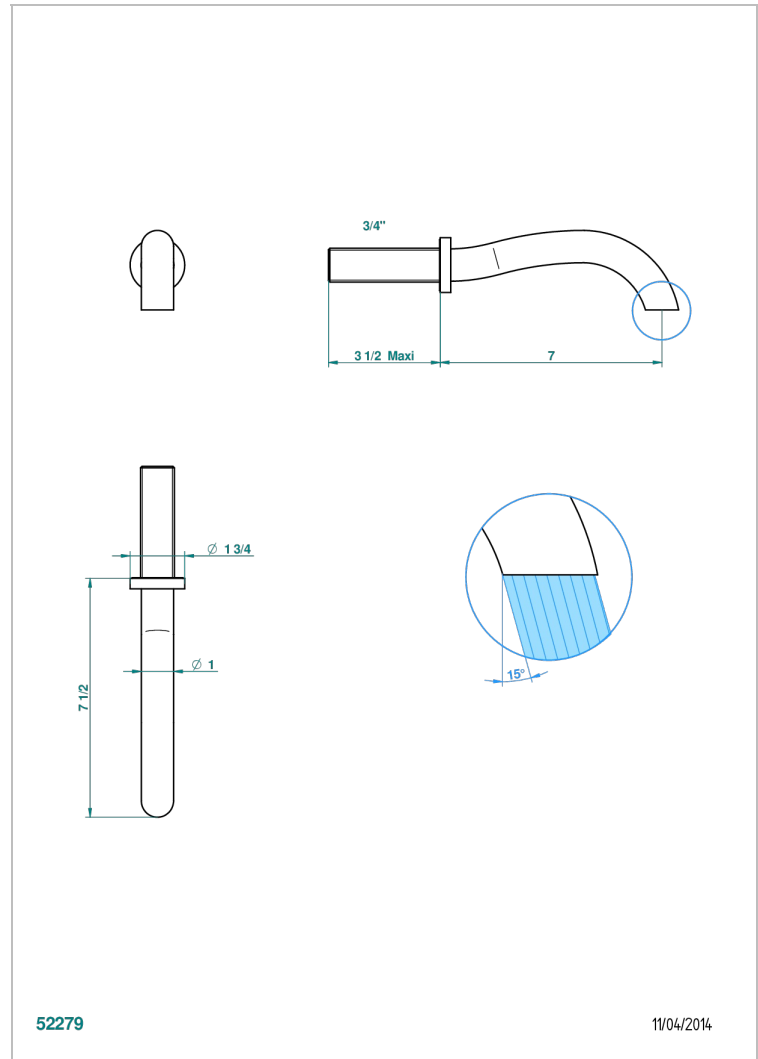

BEYOND CRYSTAL - CHAMPAGNER FARBE KRISTALL

U6J-42GB

Wall mounted bath spout, without T junction

THG[®]
PARIS

EIGENSCHAFTEN

- Beyond Crystal - Champagner Farbe Kristall
- Wall mounted bath spout, without T junction

VERFÜGBARE OBERFLÄCHEN

Altnickel - H28
Blassgold - F30
Blassgold matt unlackiert - F31
Chrom - A02
Chrom / gold - G02
Chrom matt - C02

Gold - F01
Gold matt - F07
Mattschwarz keramik - D30
Pvd blush - H62
Pvd blush matt - H60
Pvd bronze braun - F33