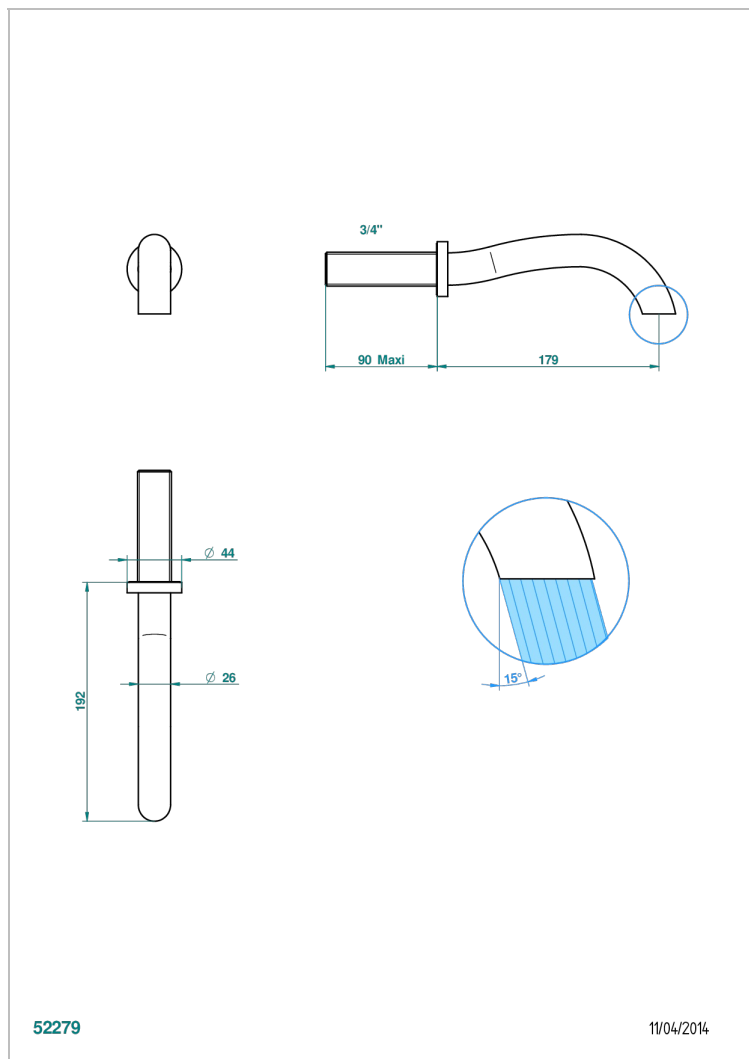

# BEYOND CRYSTAL - RED CRYSTAL

U6H-42GB

Bath spout, wall mounted

THG<sup>®</sup>  
PARIS

## CHARACTERISTIC

- Beyond Crystal - Red crystal
- Bath spout, wall mounted