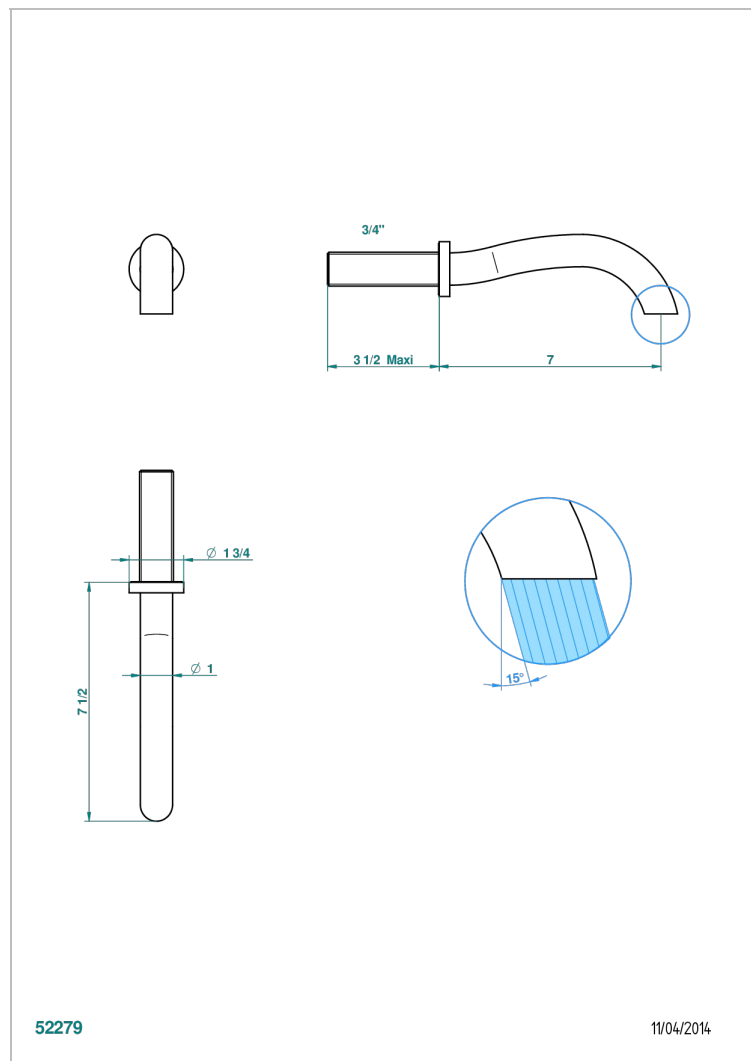

BEYOND CRYSTAL - RED CRYSTAL

U6H-42GB

Bath spout, wall mounted

THG[®]
PARIS

52279

11/04/2014

CHARACTERISTIC

- Beyond Crystal - Red crystal
- Bath spout, wall mounted