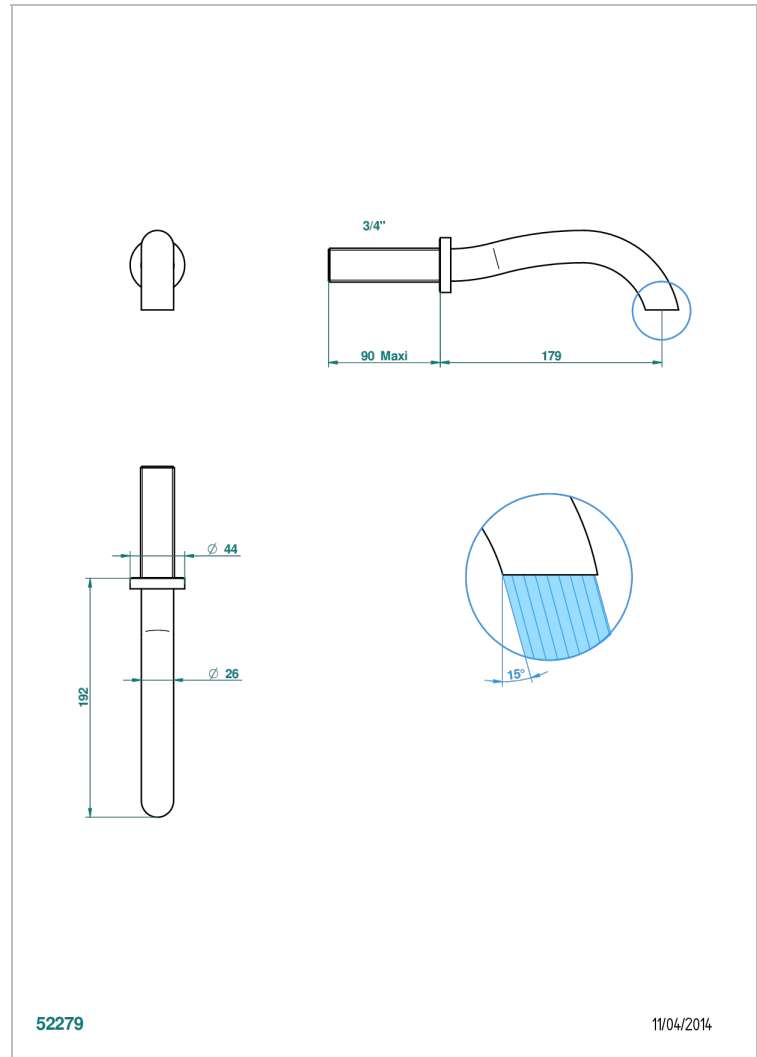

BEYOND CRYSTAL - CLEAR CRYSTAL

U6F-42GB

Bath spout, wall mounted

THG[®]
PARIS

52279

11/04/2014

CHARACTERISTIC

- Beyond Crystal - Clear crystal
- Bath spout, wall mounted