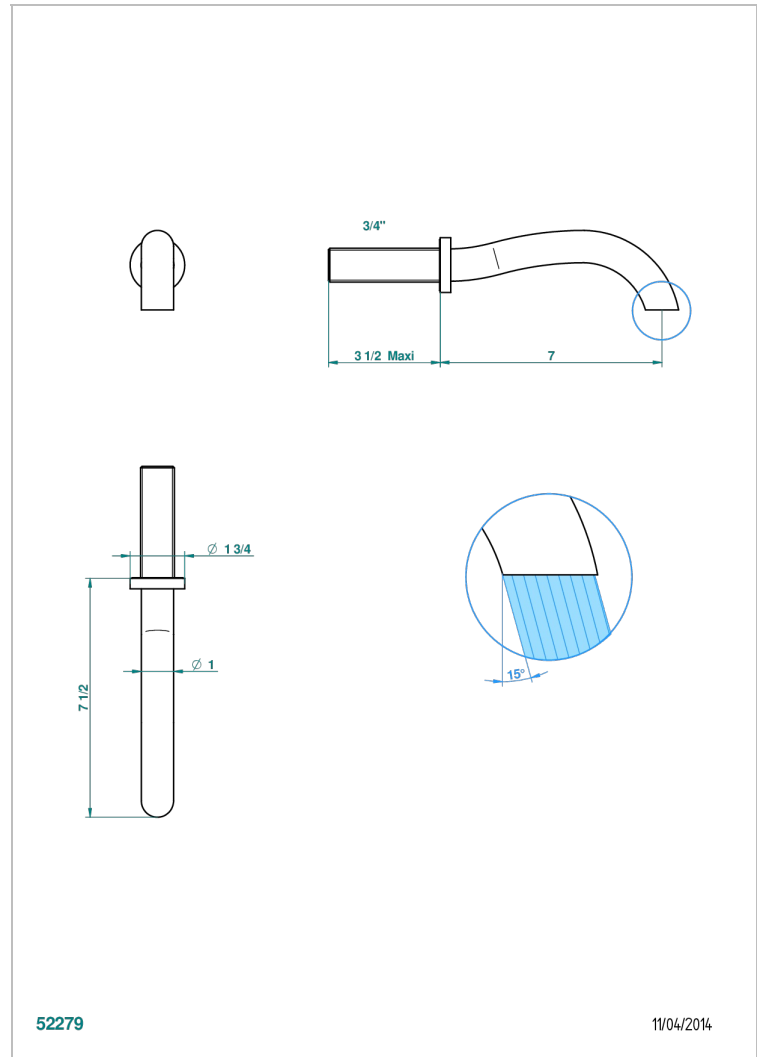

BEYOND CRYSTAL - CLEAR CRYSTAL

U6F-42GB

Bath spout, wall mounted

THG[®]
PARIS

52279

11/04/2014

CHARACTERISTIC

- Beyond Crystal - Clear crystal
- Bath spout, wall mounted