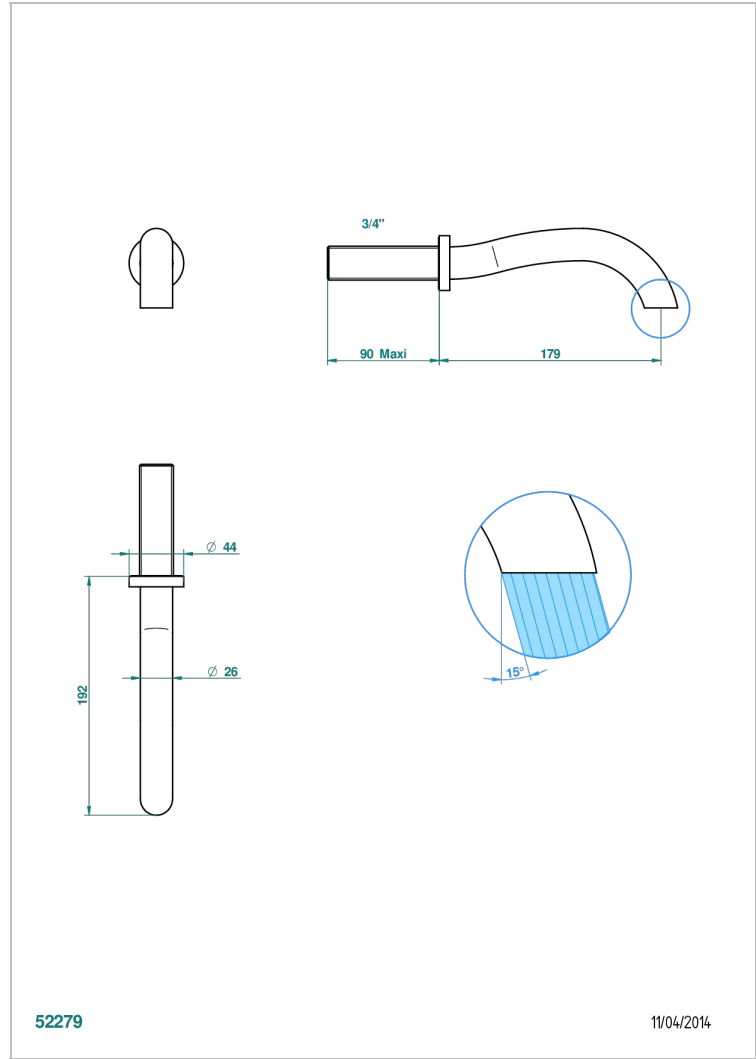

# BEYOND CRYSTAL - CRISTAL CLARO

U6F-42GB

Wall mounted bath spout, without T junction

THG<sup>®</sup>  
PARIS

52279

11/04/2014

## CARACTERÍSTICAS

- Beyond Crystal - cristal claro
- Wall mounted bath spout, without T junction