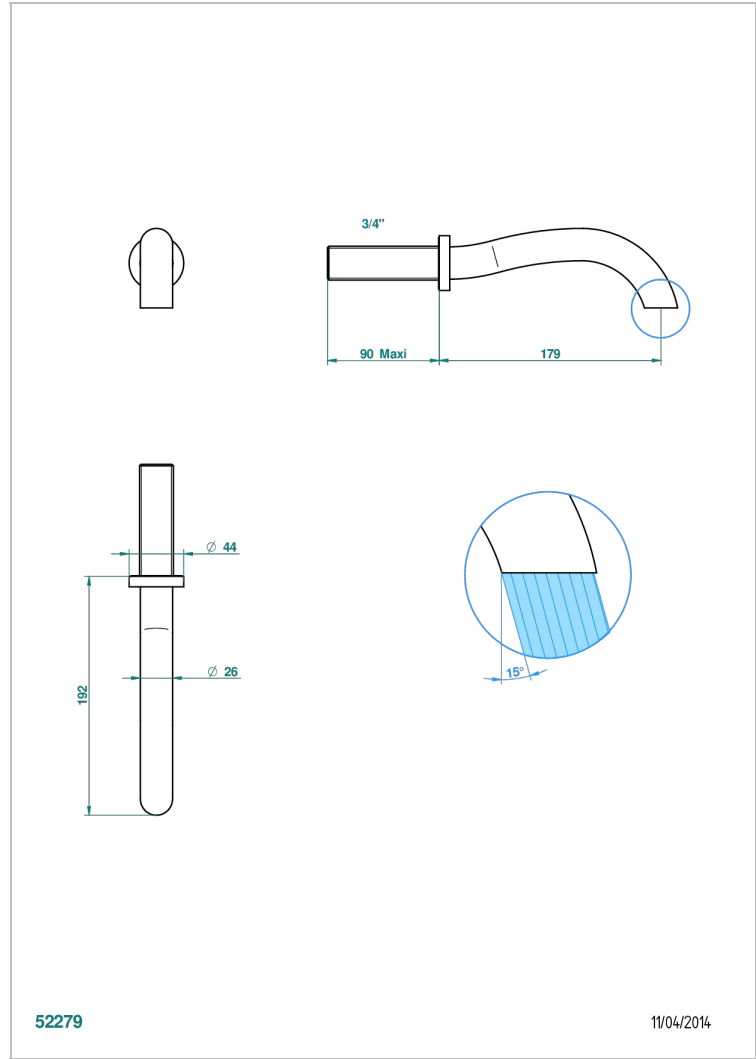

BEYOND CRYSTAL - CLEAR CRYSTAL

U6F-42GB

Wall mounted bath spout, without T junction

THG[®]
PARIS

CHARACTERISTIC

- Beyond Crystal - Clear crystal
- Wall mounted bath spout, without T junction

AVAILABLE FINITIONS