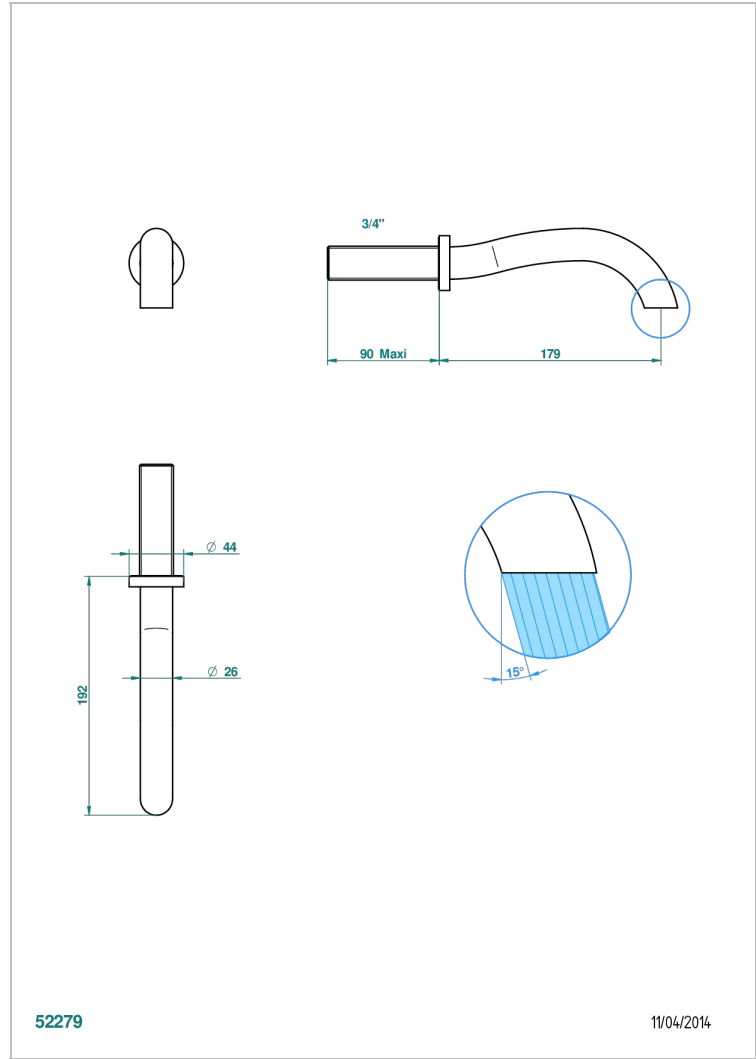

# BEYOND CRYSTAL, KRISTALL KLAR

U6F-42GB

Wall mounted bath spout, without T junction

THG<sup>®</sup>  
PARIS

52279

11/04/2014

## EIGENSCHAFTEN

- Beyond Crystal, Kristall klar
- Wall mounted bath spout, without T junction

## VERFÜGBARE OBERFLÄCHEN

Altnickel - H28  
Blassgold - F30  
Blassgold matt unlackiert - F31  
Chrom - A02  
Chrom / gold - G02  
Chrom matt - C02

Gold - F01  
Gold matt - F07  
Mattschwarz keramik - D30  
Pvd blush - H62  
Pvd blush matt - H60  
Pvd bronze braun - F33