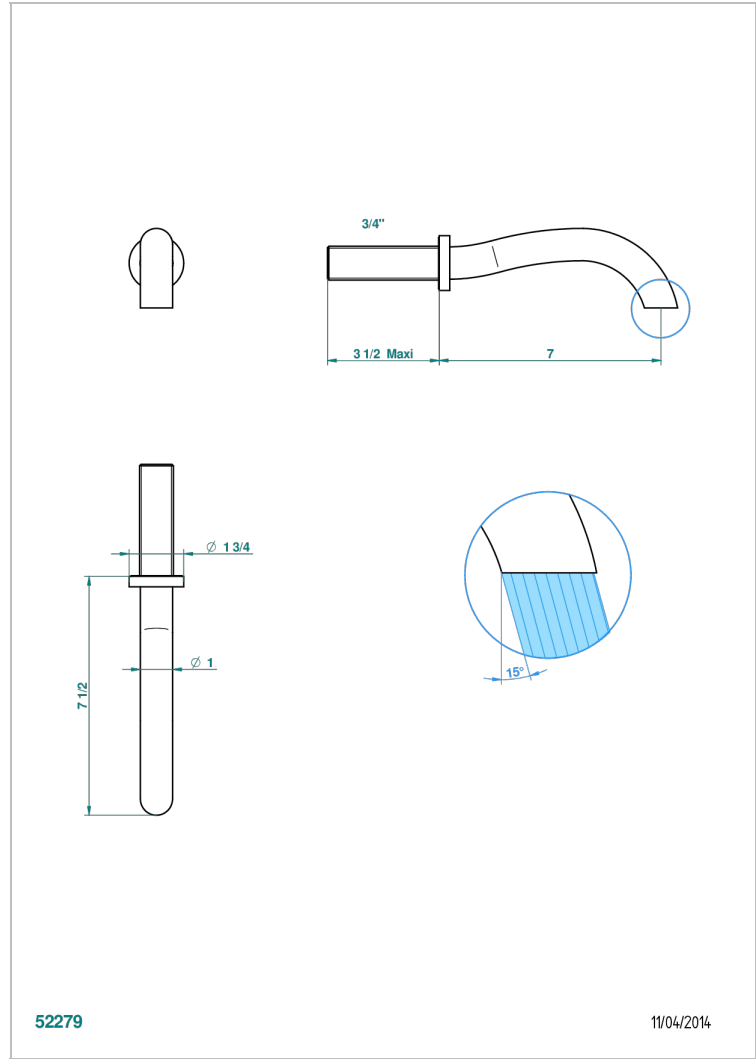

# BEYOND CRYSTAL - CRISTAL CLARO

U6F-42GB

Wall mounted bath spout, without T junction

THG<sup>®</sup>  
PARIS

52279

11/04/2014

## CARACTERÍSTICAS

- Beyond Crystal - cristal claro
- Wall mounted bath spout, without T junction