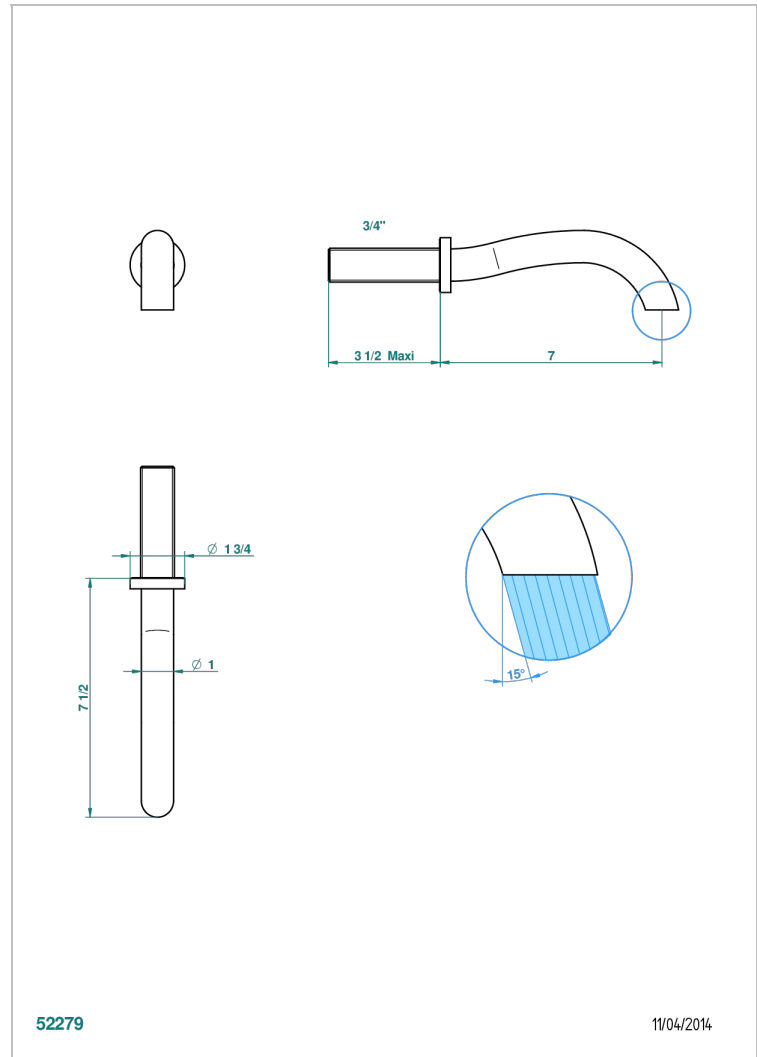

BEYOND CRYSTAL - CLEAR CRYSTAL

U6F-42GB

Wall mounted bath spout, without T junction

THG[®]
PARIS

52279

11/04/2014

CHARACTERISTIC

- Beyond Crystal - Clear crystal
- Wall mounted bath spout, without T junction