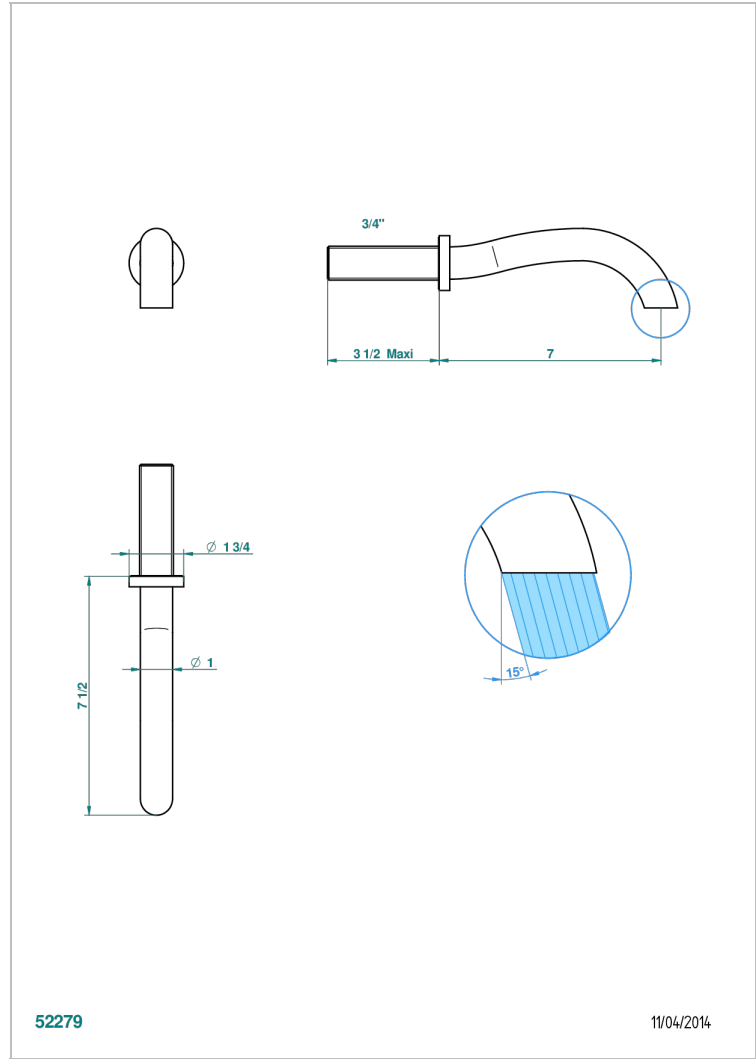

BEYOND CRYSTAL, KRISTALL KLAR

U6F-42GB

Wall mounted bath spout, without T junction

THG[®]
PARIS

EIGENSCHAFTEN

- Beyond Crystal, Kristall klar
- Wall mounted bath spout, without T junction

VERFÜGBARE OBERFLÄCHEN