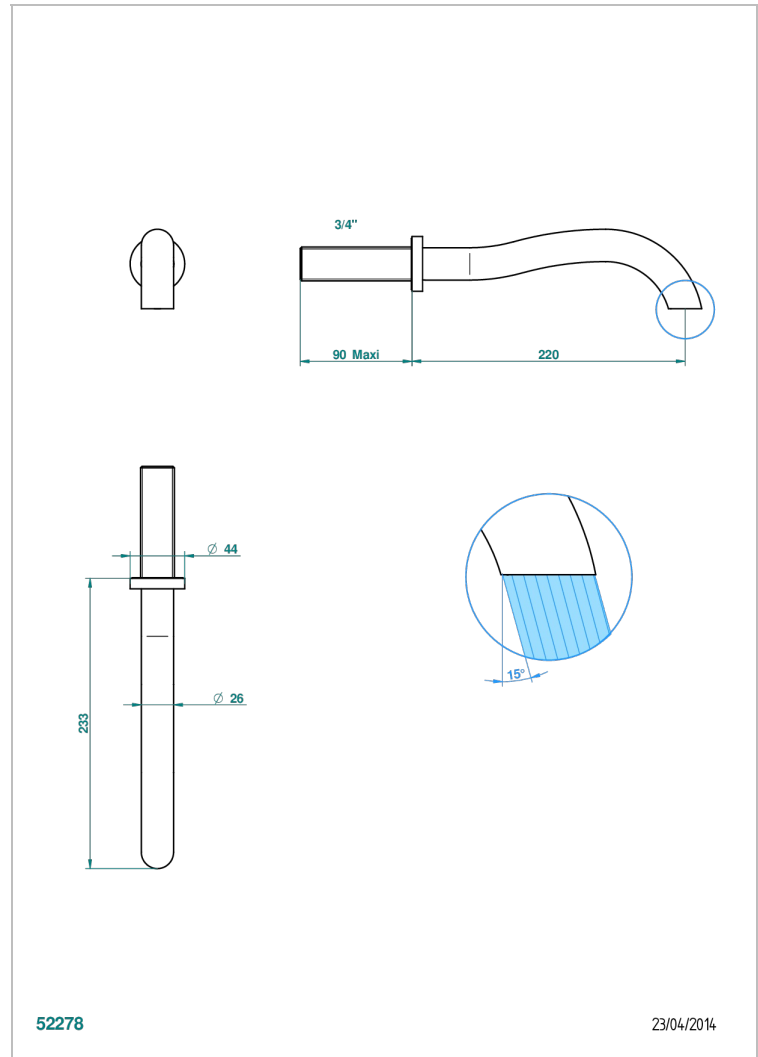

BEYOND CRYSTAL - BLUE CRYSTAL

U6K-42SGB

Bath spout, wall mounted

THG[®]
PARIS

CHARACTERISTIC

- Beyond Crystal - Blue crystal
- Bath spout, wall mounted

AVAILABLE FINITIONS

Black ceram - D30
Blush PVD - H62
Brass color PVD - H49
Brown bronze color PVD - F33
Chrome polished - A02
Chrome polished / gold polished - G02

Nickel antique / Sovereign - H28
Nickel color PVD - H55
Soft gold - F30
Soft matt gold - F31
Umber PVD - H66