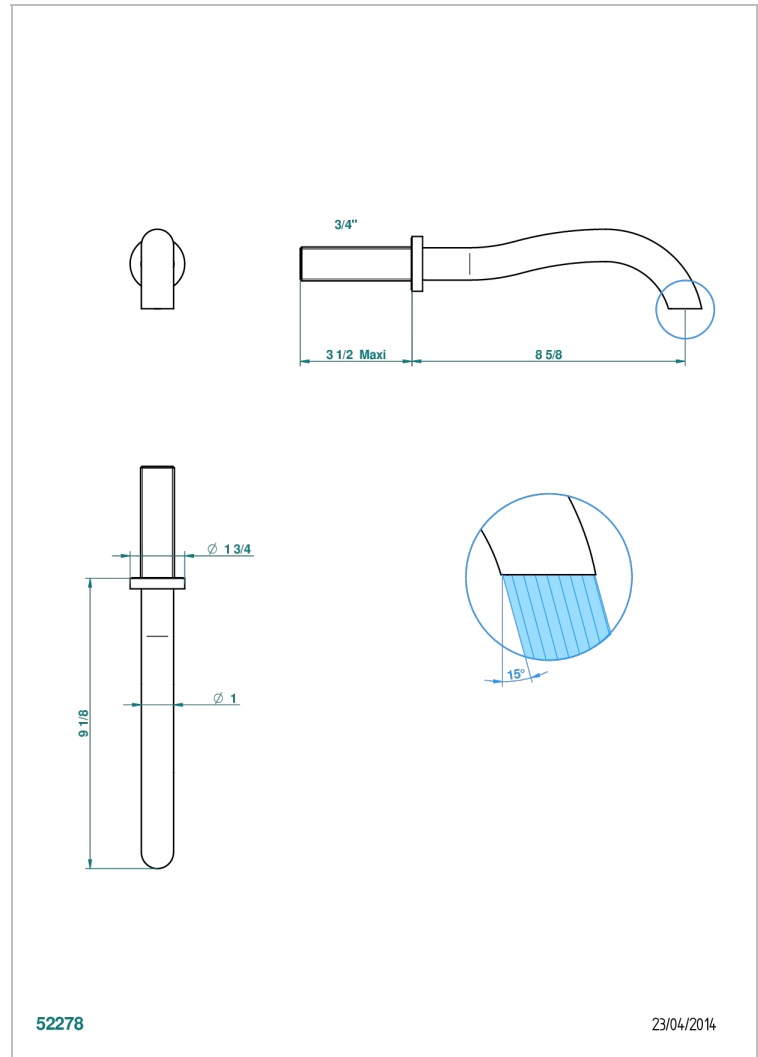

# BEYOND CRYSTAL - AZUL CRISTAL

U6K-42SGB

Wall mounted bath spout, without T junction

THG<sup>®</sup>  
PARIS

## CARACTERÍSTICAS

- Beyond Crystal - azul cristal
- Wall mounted bath spout, without T junction