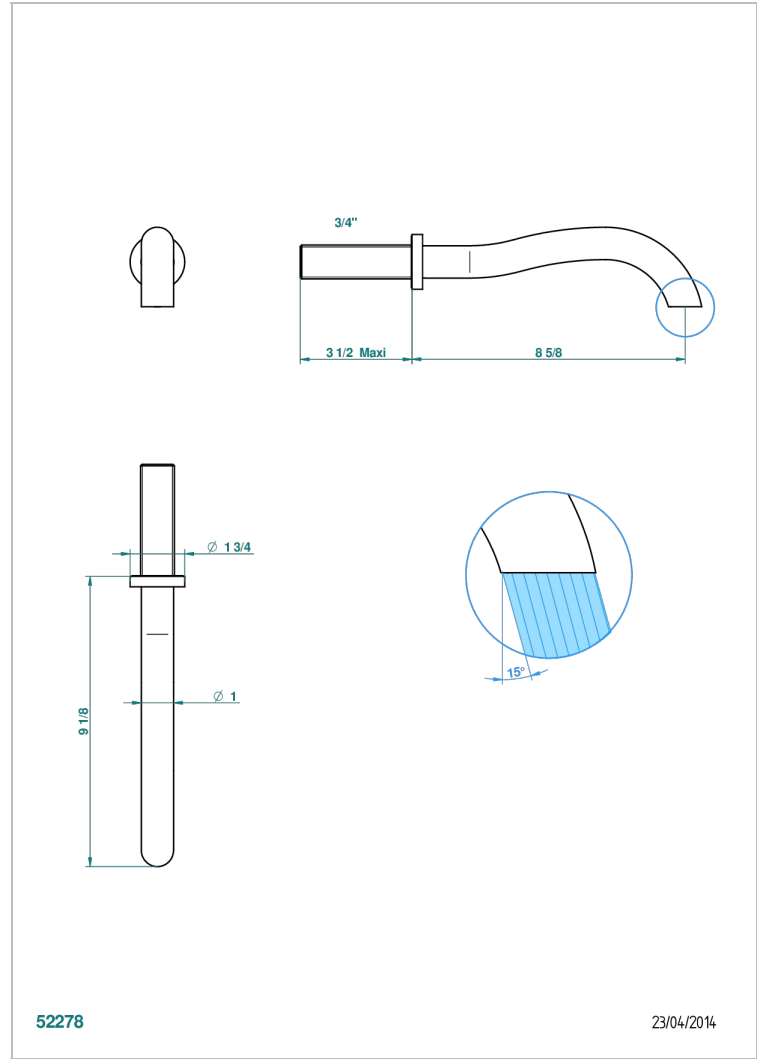

# BEYOND CRYSTAL - BLUE CRYSTAL

U6K-42SGB

Bath spout, wall mounted

THG<sup>®</sup>  
PARIS

## CHARACTERISTIC

- Beyond Crystal - Blue crystal
- Bath spout, wall mounted