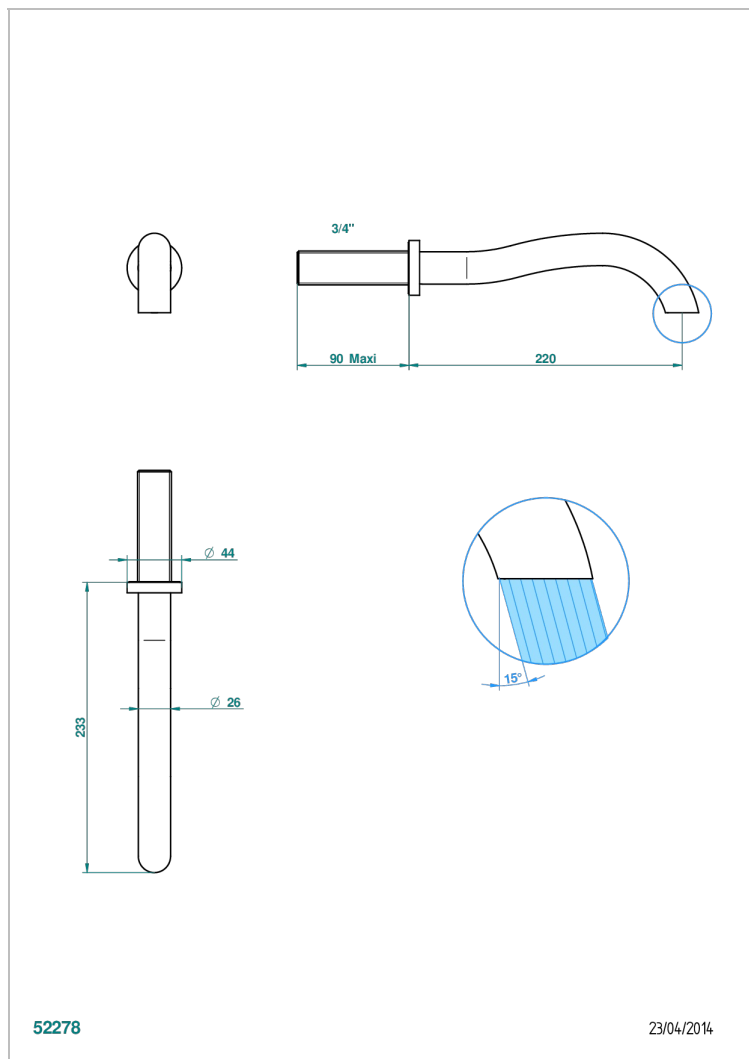

BEYOND CRYSTAL -BUE CRYSTAL

U6K-42SGB

Wall mounted bath spout, without T junction

THG[®]
PARIS

CHARACTERISTIC

- Beyond Crystal -Bue crystal
- Wall mounted bath spout, without T junction

AVAILABLE FINITIONS

Antique nickel - H28
Black ceram - D30
Blush PVD - H62
Brass color PVD - H49
Brown bronze color PVD - F33
Gold color PVD - H52