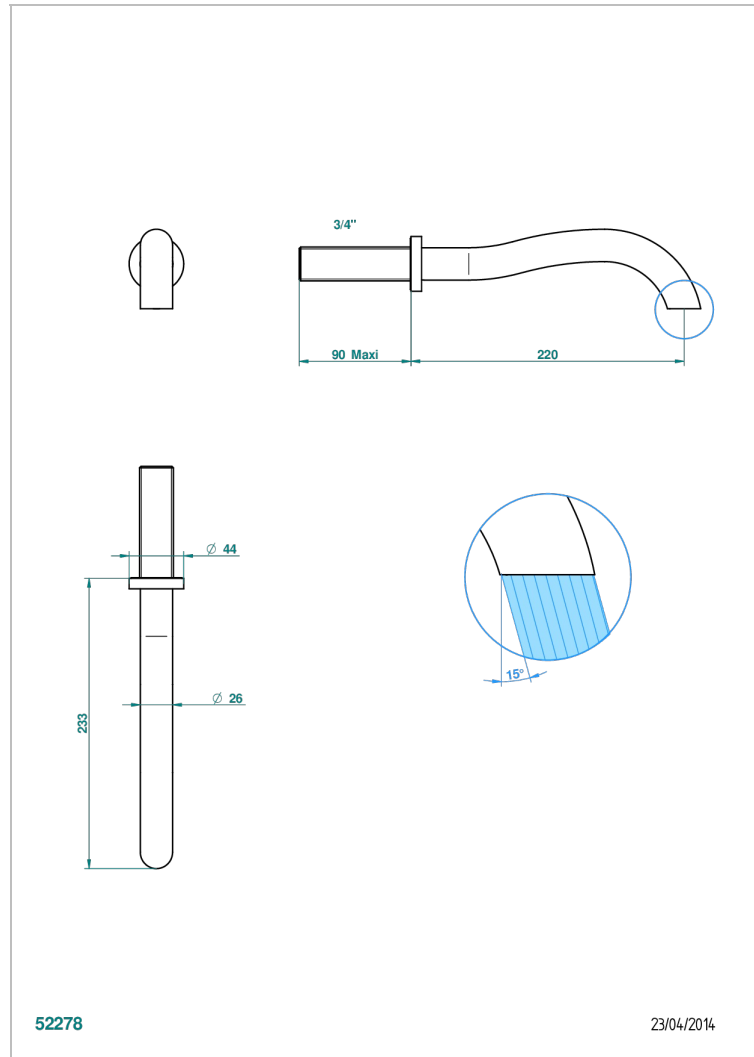

# BEYOND CRYSTAL, BLAUEN KRISTALL

U6K-42SGB

Wall mounted bath spout, without T junction

THG<sup>®</sup>  
PARIS

52278

23/04/2014

## EIGENSCHAFTEN

- Beyond Crystal, blauen Kristall
- Wall mounted bath spout, without T junction