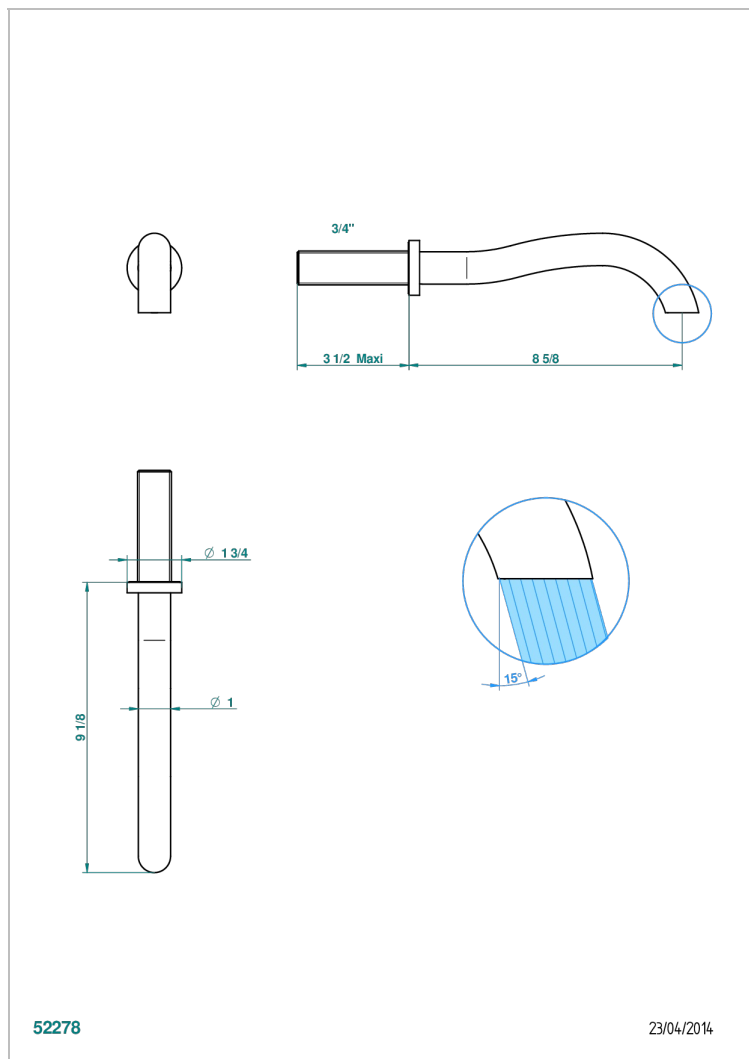

BEYOND CRYSTAL - AZUL CRISTAL

U6K-42SGB

Wall mounted bath spout, without T junction

THG[®]
PARIS

52278

23/04/2014

CARACTERÍSTICAS

- Beyond Crystal - azul cristal
- Wall mounted bath spout, without T junction