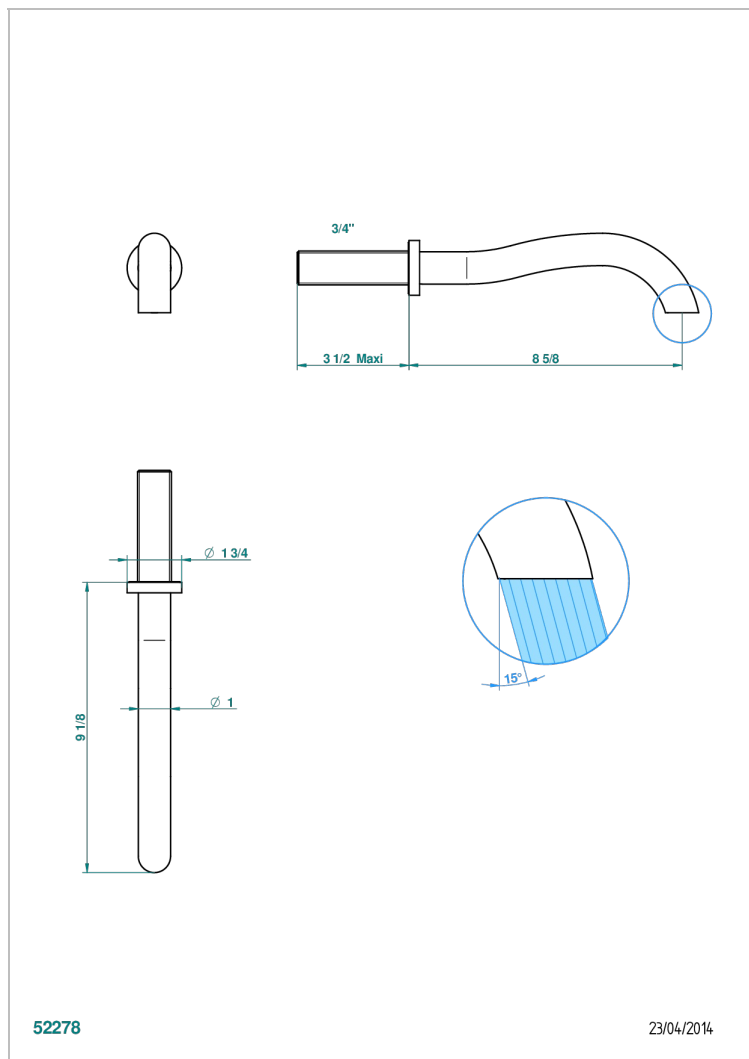

BEYOND CRYSTAL -BUE CRYSTAL

U6K-42SGB

Wall mounted bath spout, without T junction

THG[®]
PARIS

CHARACTERISTIC

- Beyond Crystal -Bue crystal
- Wall mounted bath spout, without T junction

AVAILABLE FINITIONS

Antique nickel - H28
Black ceram - D30
Blush PVD - H62
Brass color PVD - H49
Brown bronze color PVD - F33
Gold color PVD - H52