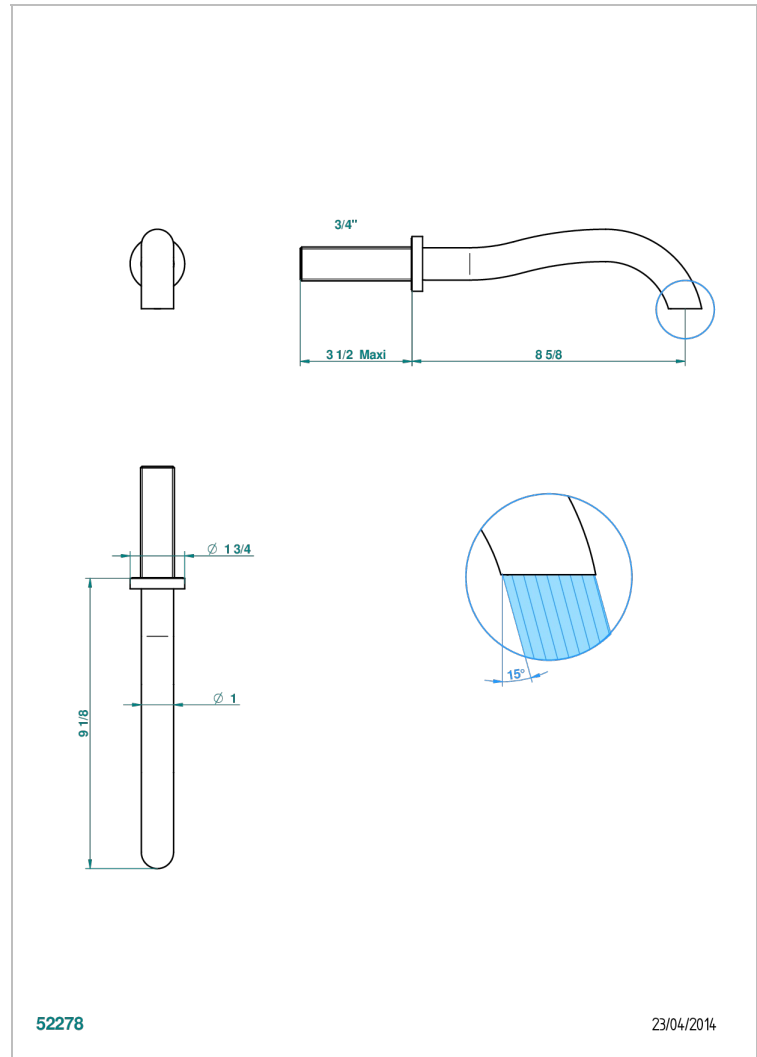

BEYOND CRYSTAL, BLAUEN KRISTALL

U6K-42SGB

Wall mounted bath spout, without T junction

THG[®]
PARIS

EIGENSCHAFTEN

- Beyond Crystal, blauen Kristall
- Wall mounted bath spout, without T junction

VERFÜGBARE OBERFLÄCHEN