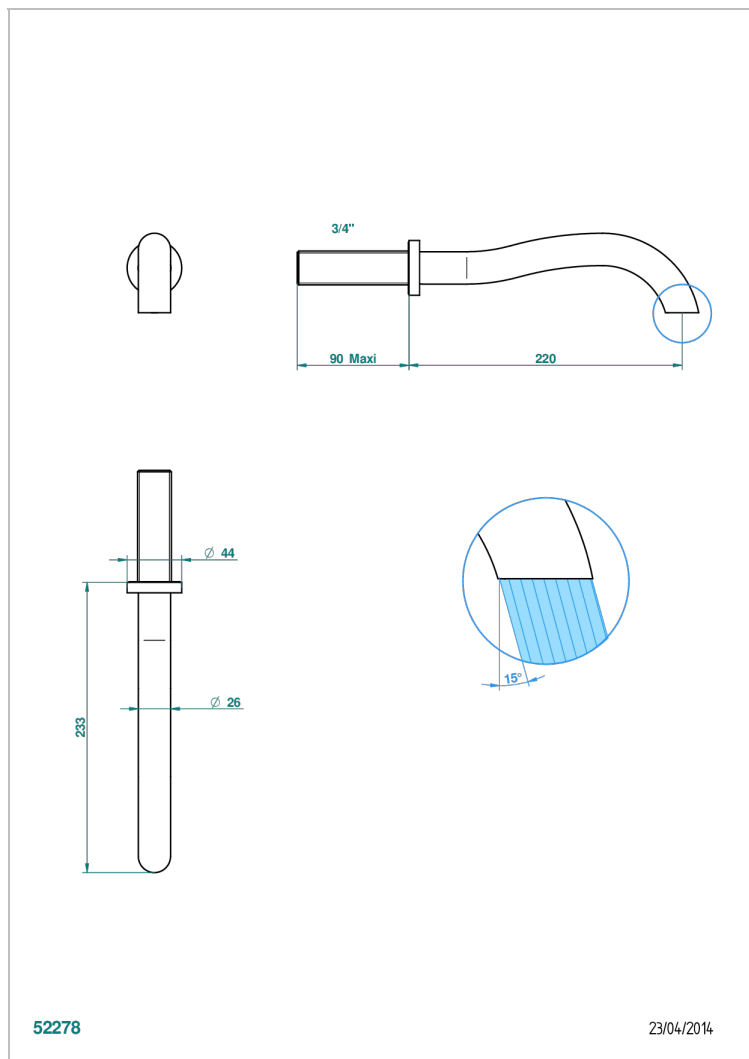

# BEYOND CRYSTAL - CRISTAL DE COLOR CHAMPAN

U6J-42SGB

Wall mounted bath spout, without T junction

## CARACTERÍSTICAS

- Beyond Crystal - Cristal de color champán
- Wall mounted bath spout, without T junction