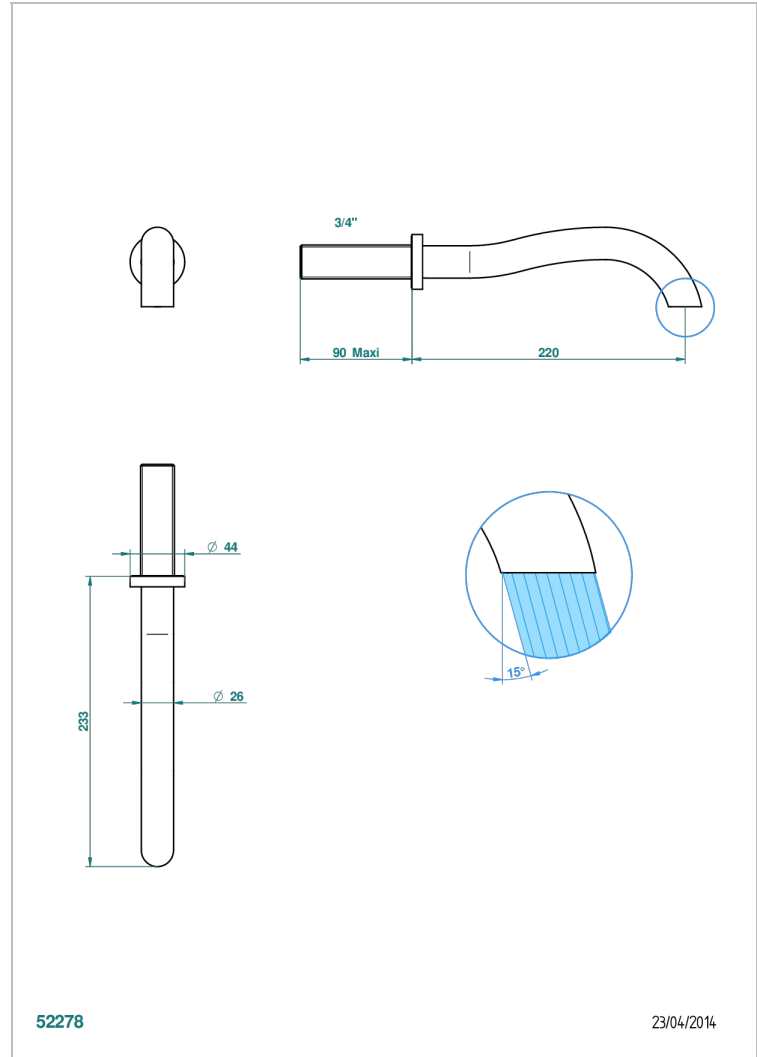

BEYOND CRYSTAL - CHAMPAGNE CRYSTAL

U6J-42SGB

Bath spout, wall mounted

52278

23/04/2014

CHARACTERISTIC

- Beyond Crystal - Champagne crystal
- Bath spout, wall mounted

AVAILABLE FINITIONS