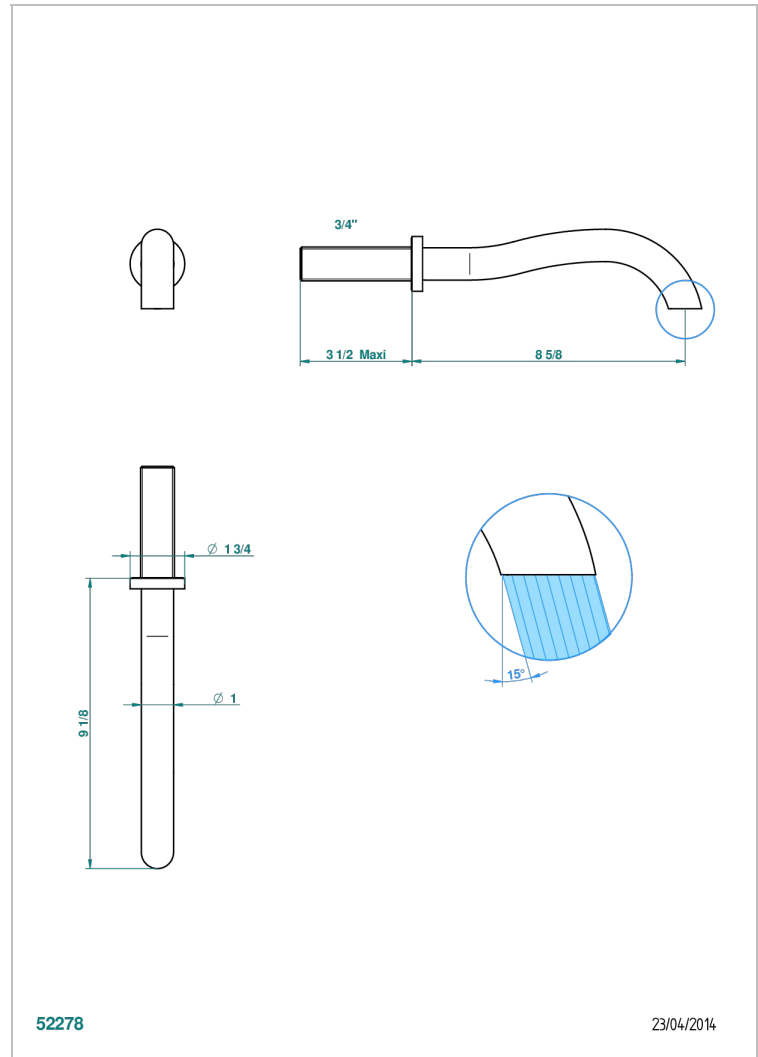

BEYOND CRYSTAL - CHAMPAGNE CRYSTAL

U6J-42SGB

Bath spout, wall mounted

THG[®]
PARIS

CHARACTERISTIC

- Beyond Crystal - Champagne crystal
- Bath spout, wall mounted

AVAILABLE FINITIONS

Black ceram - D30
Blush PVD - H62
Brass color PVD - H49
Brown bronze color PVD - F33
Chrome polished - A02
Chrome polished / gold polished - G02

Nickel antique / Sovereign - H28
Nickel color PVD - H55
Soft gold - F30
Soft matt gold - F31
Umber PVD - H66