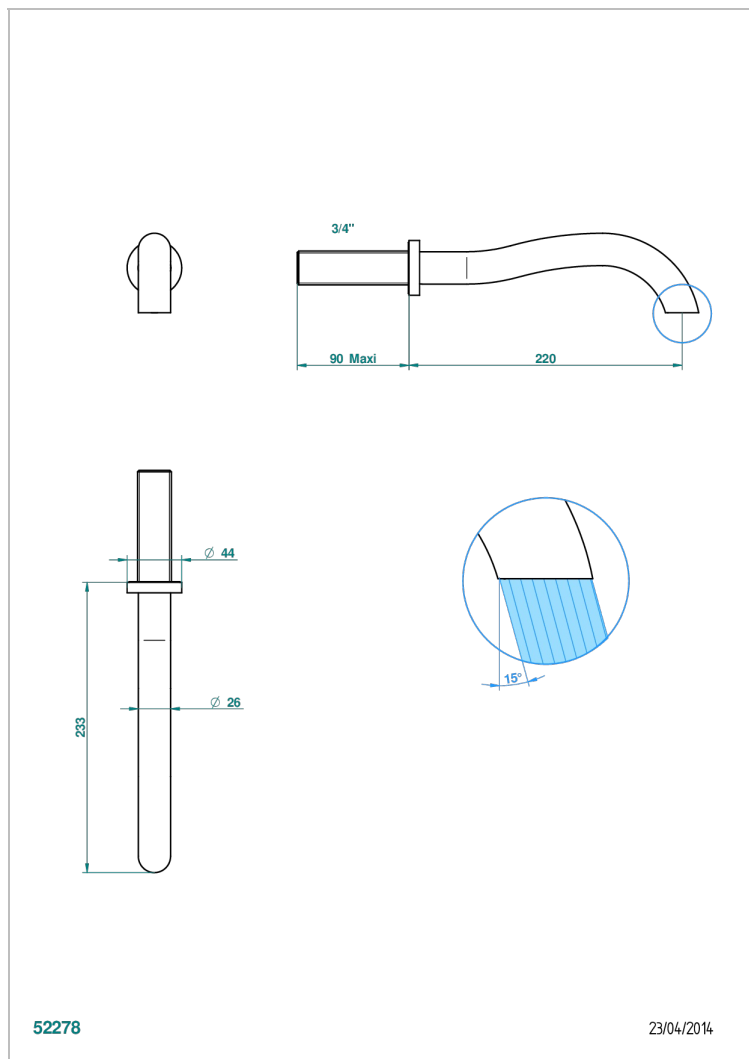

# BEYOND CRYSTAL - CRISTAL DE COLOR CHAMPAN

THG<sup>®</sup>  
PARIS

U6J-42SGB

Wall mounted bath spout, without T junction

## CARACTERÍSTICAS

- Beyond Crystal - Cristal de color champán
- Wall mounted bath spout, without T junction