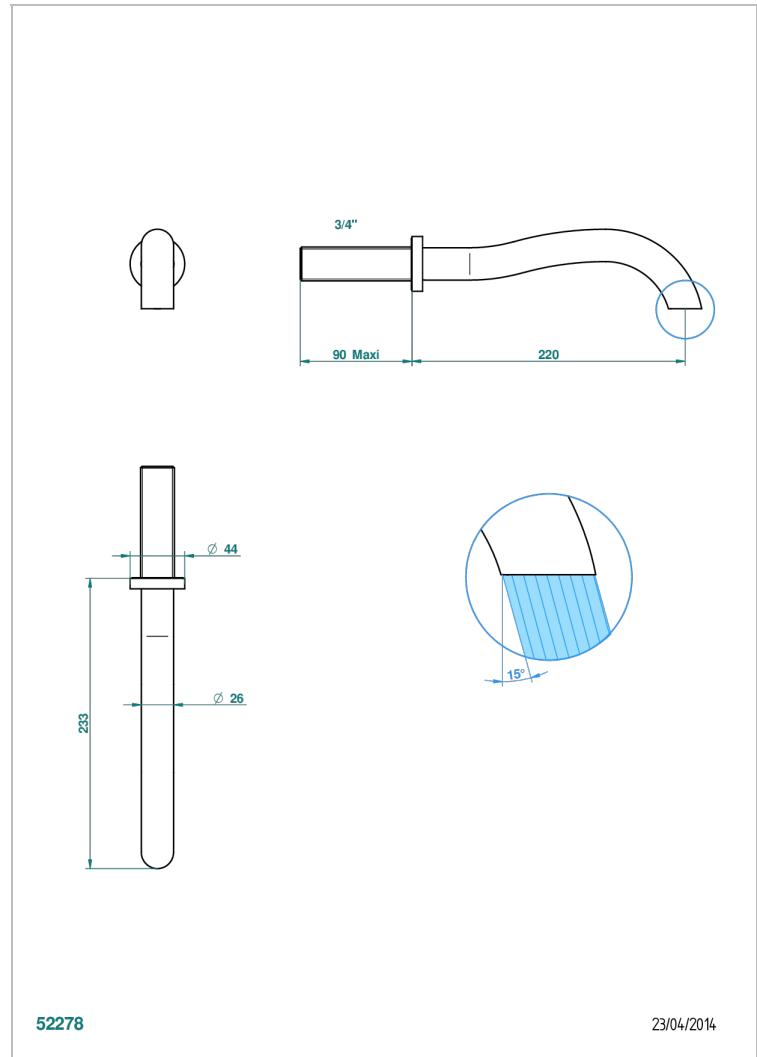

# BEYOND CRYSTAL - CHAMPAGNE CRYSTAL

U6J-42SGB

Wall mounted bath spout, without T junction

THG<sup>®</sup>  
PARIS

## CHARACTERISTIC

- Beyond Crystal - Champagne crystal
- Wall mounted bath spout, without T junction