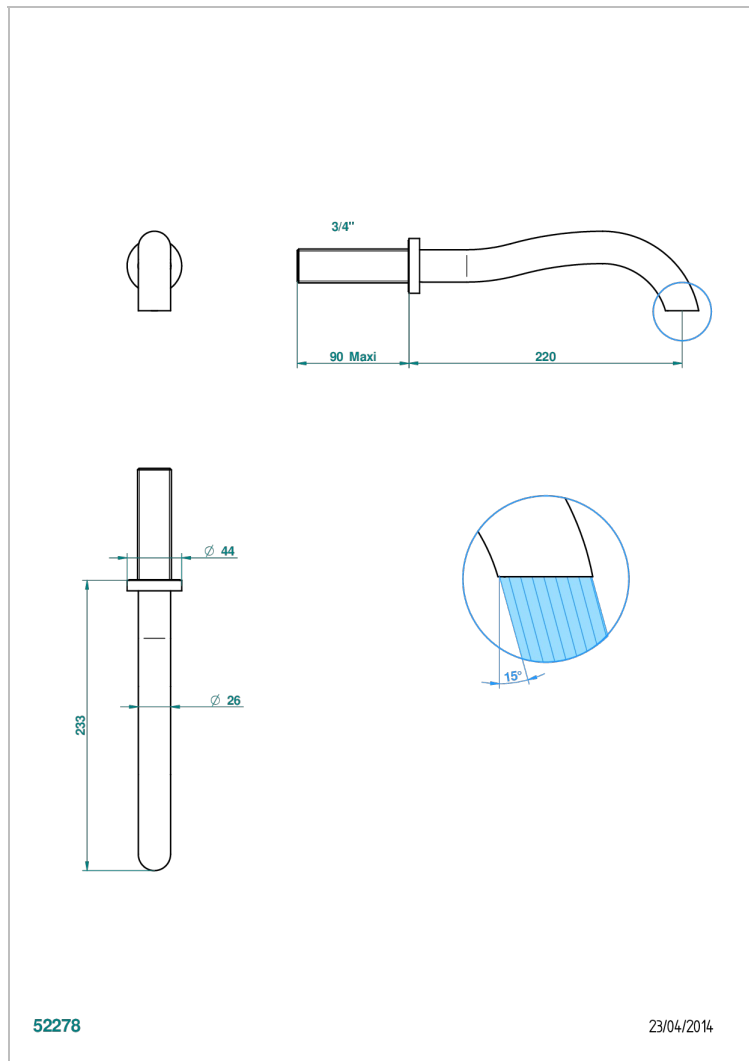

BEYOND CRYSTAL - CHAMPAGNER FARBE KRISTALL

U6J-42SGB

Wall mounted bath spout, without T junction

EIGENSCHAFTEN

- Beyond Crystal - Champagner Farbe Kristall
- Wall mounted bath spout, without T junction

VERFÜGBARE OBERFLÄCHEN