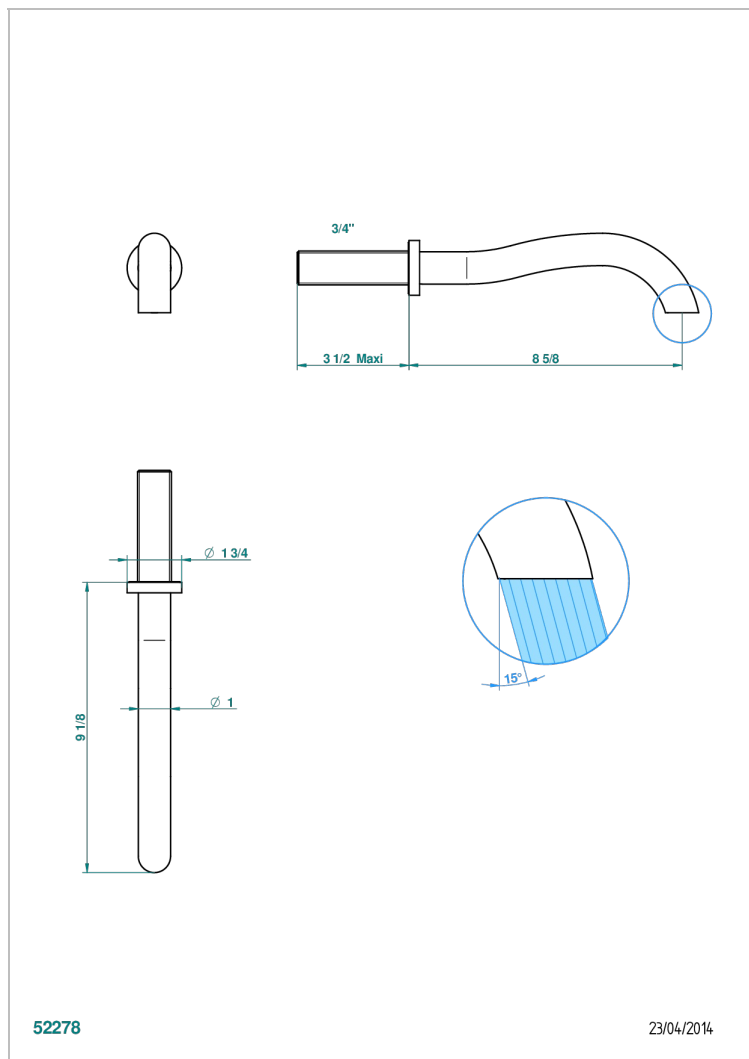

# BEYOND CRYSTAL - CRISTAL DE COLOR CHAMPAN

THG<sup>®</sup>  
PARIS

U6J-42SGB

Wall mounted bath spout, without T junction

## CARACTERÍSTICAS

- Beyond Crystal - Cristal de color champán
- Wall mounted bath spout, without T junction