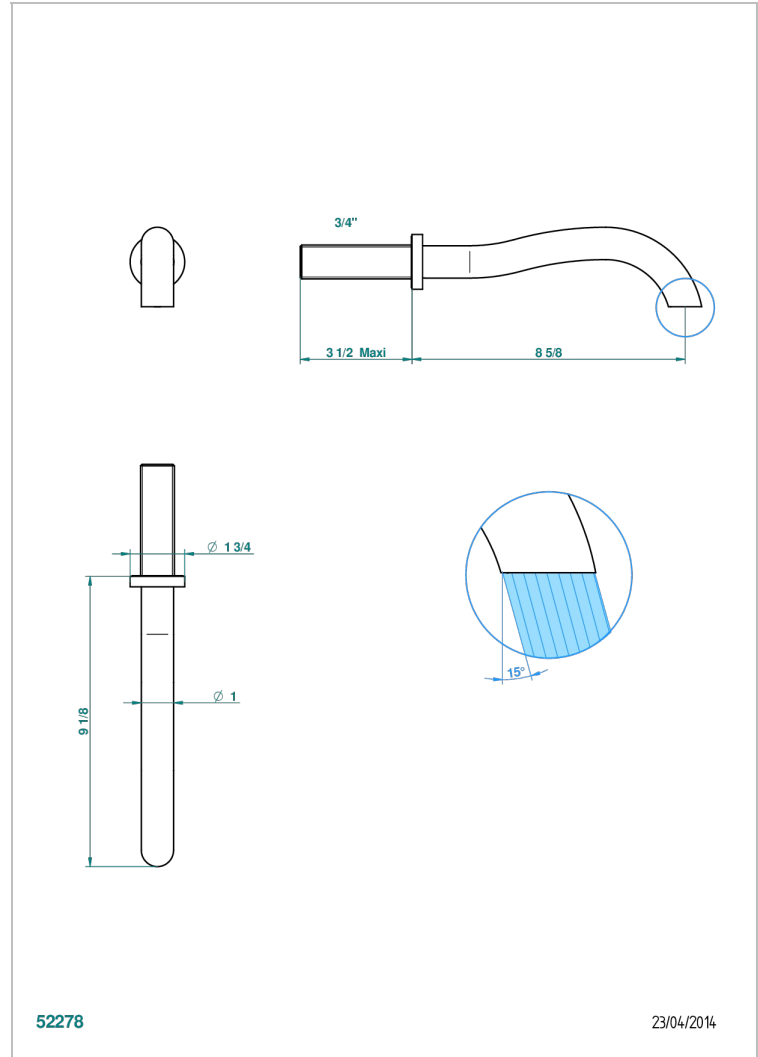

BEYOND CRYSTAL - CHAMPAGNE CRYSTAL

U6J-42SGB

Wall mounted bath spout, without T junction

THG[®]
PARIS

CHARACTERISTIC

- Beyond Crystal - Champagne crystal
- Wall mounted bath spout, without T junction

AVAILABLE FINITIONS