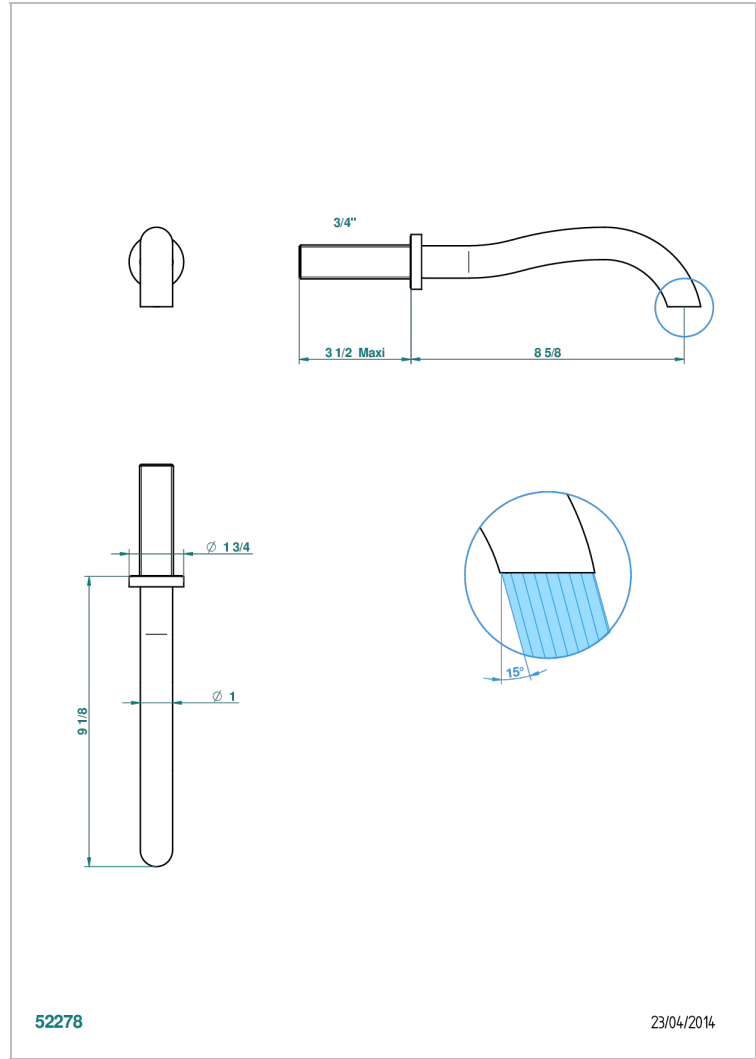

BEYOND CRYSTAL - CHAMPAGNER FARBE KRISTALL

U6J-42SGB

Wall mounted bath spout, without T junction

EIGENSCHAFTEN

- Beyond Crystal - Champagner Farbe Kristall
- Wall mounted bath spout, without T junction

VERFÜGBARE OBERFLÄCHEN