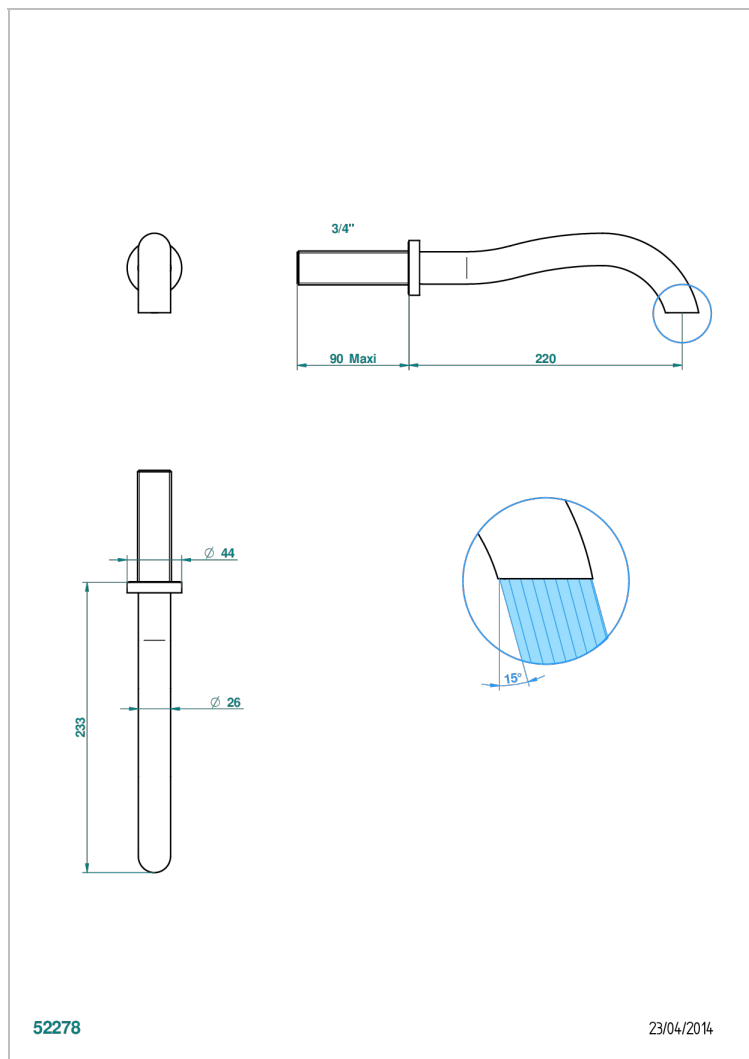

# BEYOND CRYSTAL - RED CRYSTAL

U6H-42SGB

Bath spout, wall mounted

THG<sup>®</sup>  
PARIS

52278

23/04/2014

## CHARACTERISTIC

- Beyond Crystal - Red crystal
- Bath spout, wall mounted