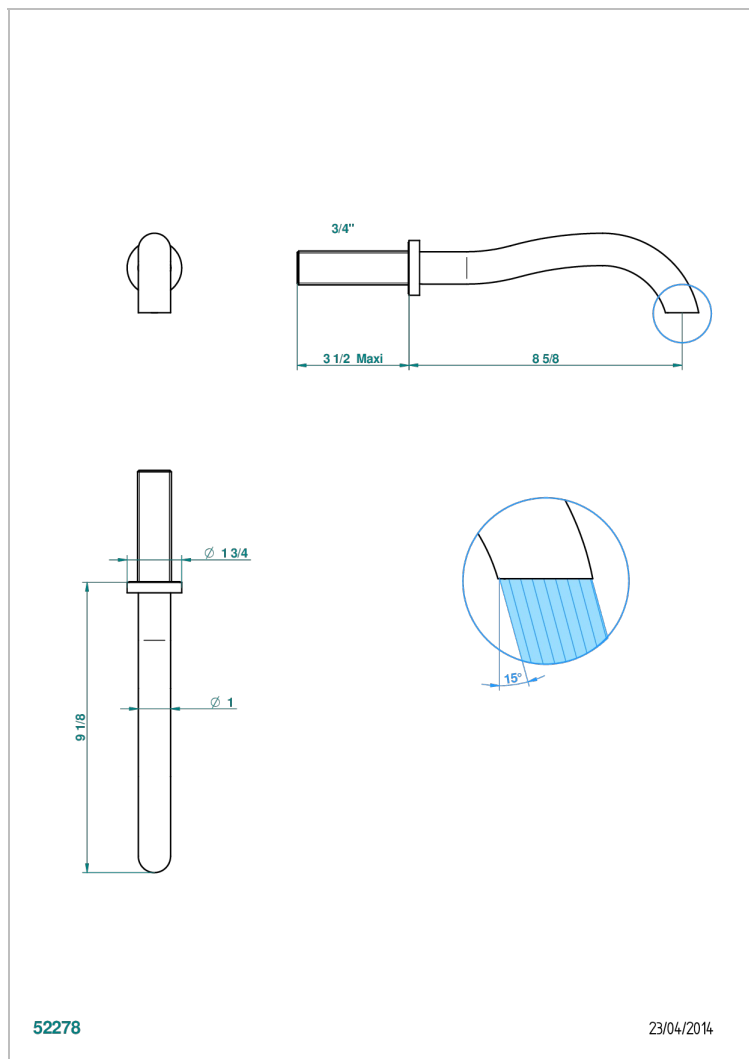

BEYOND CRYSTAL - RED CRYSTAL

U6H-425GB

Bath spout, wall mounted

THG[®]
PARIS

CHARACTERISTIC

- Beyond Crystal - Red crystal
- Bath spout, wall mounted

AVAILABLE FINITIONS

Black ceram - D30
Blush PVD - H62
Brass color PVD - H49
Brown bronze color PVD - F33
Chrome polished - A02
Chrome polished / gold polished - G02

Nickel antique / Sovereign - H28
Nickel color PVD - H55
Soft gold - F30
Soft matt gold - F31
Umber PVD - H66