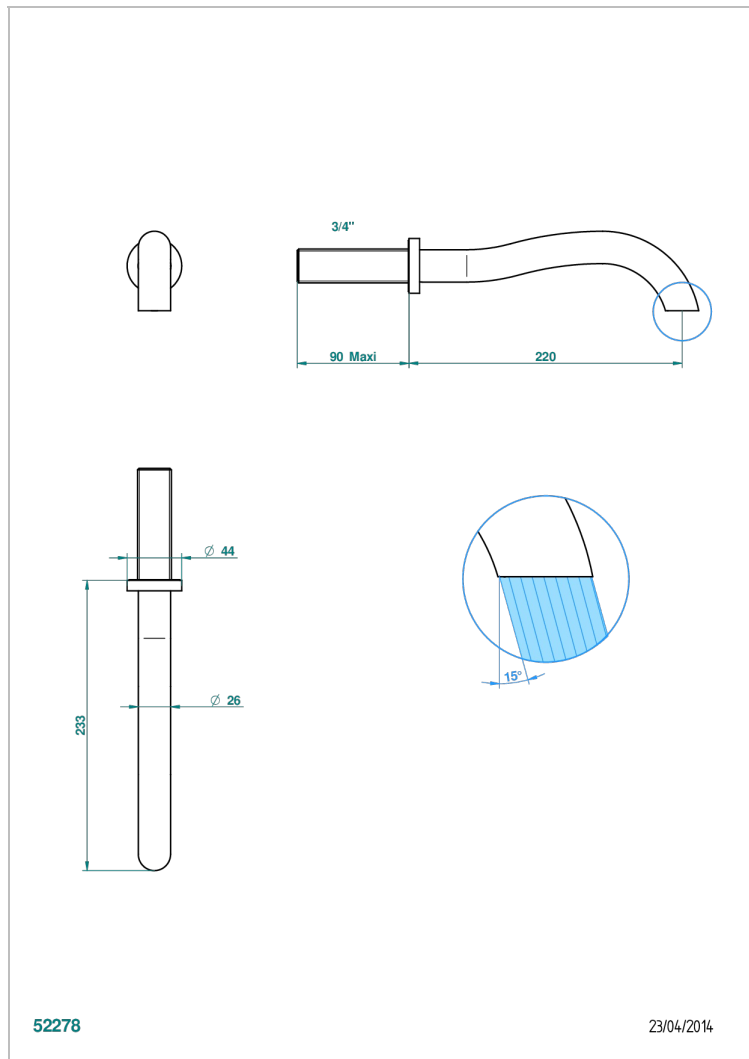

# BEYOND CRYSTAL - RED CRYSTAL

U6H-42SGB

Wall mounted bath spout, without T junction

THG<sup>®</sup>  
PARIS

## CHARACTERISTIC

- Beyond Crystal - Red crystal
- Wall mounted bath spout, without T junction