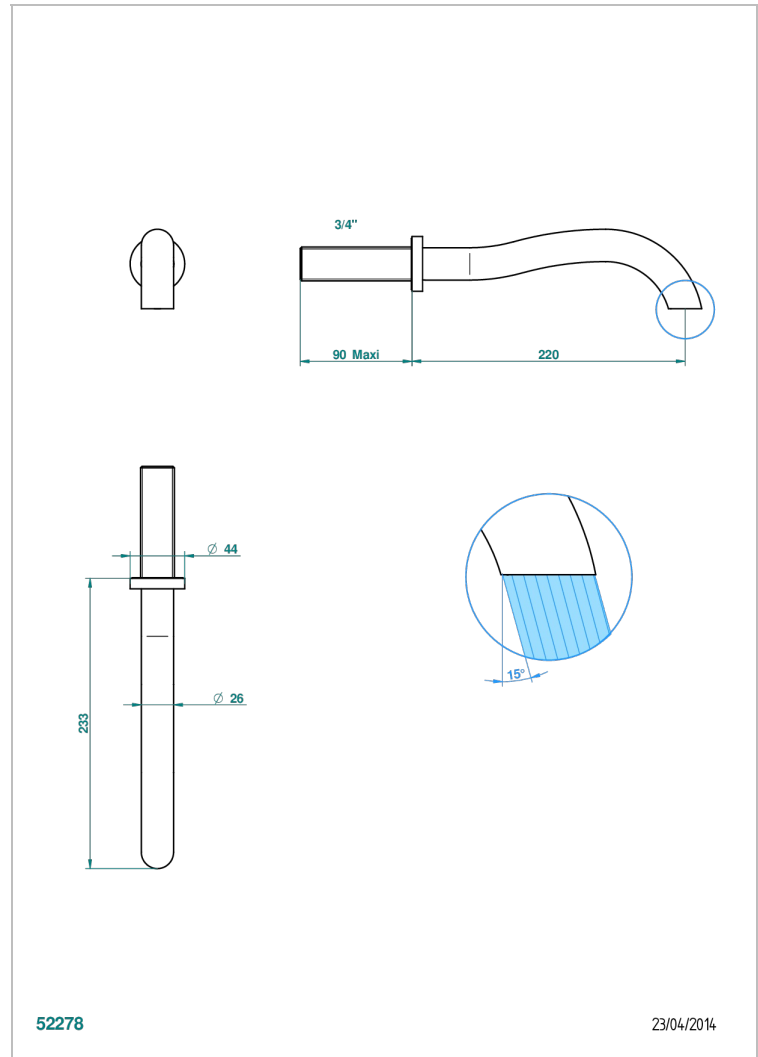

# BEYOND CRYSTAL, ROTEN KRISTALL

U6H-42SGB

Wall mounted bath spout, without T junction

THG<sup>®</sup>  
PARIS

## EIGENSCHAFTEN

- Beyond Crystal, roten Kristall
- Wall mounted bath spout, without T junction