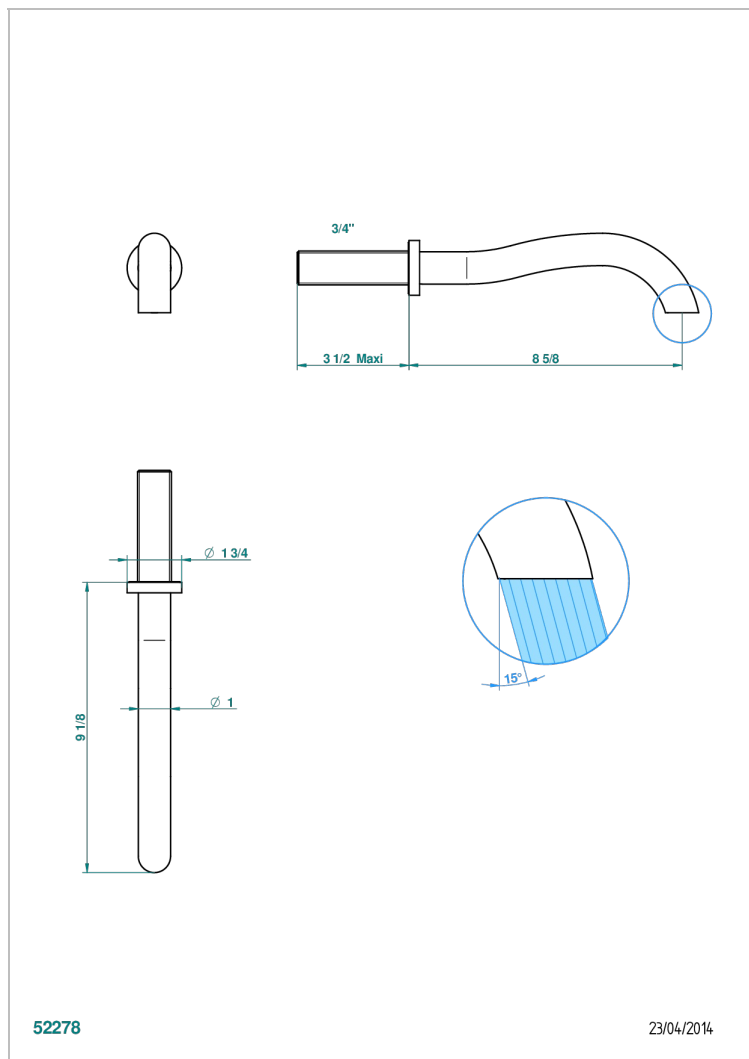

# BEYOND CRYSTAL - RED CRYSTAL

U6H-42SGB

Wall mounted bath spout, without T junction

THG<sup>®</sup>  
PARIS

## CHARACTERISTIC

- Beyond Crystal - Red crystal
- Wall mounted bath spout, without T junction