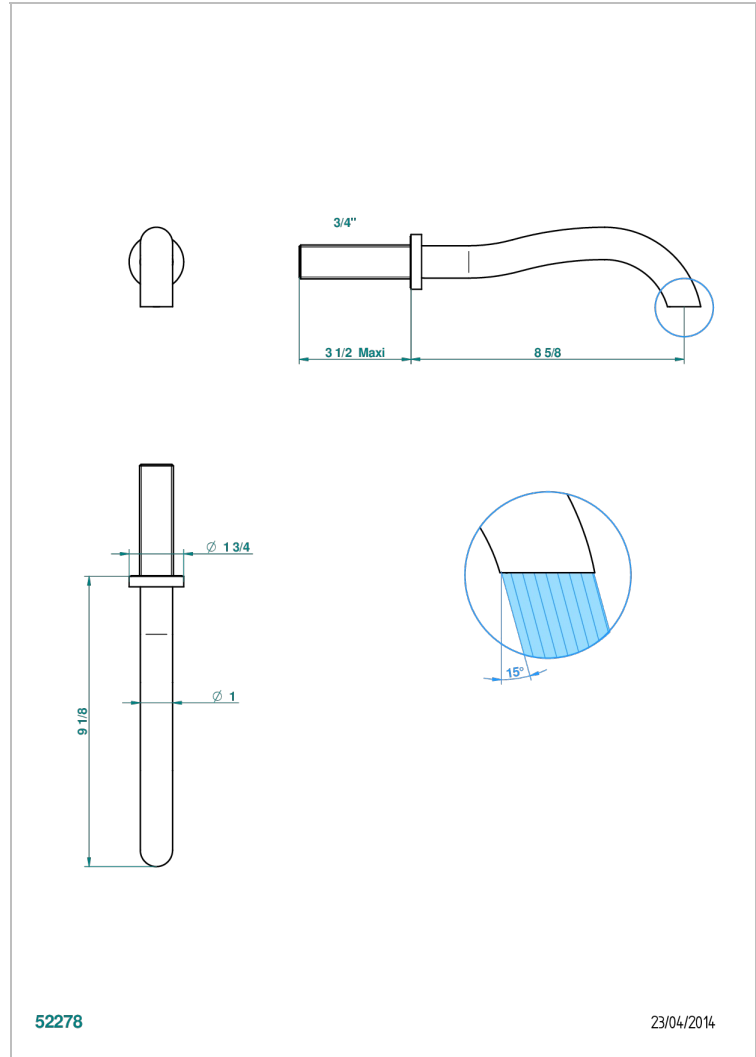

BEYOND CRYSTAL, ROTEN KRISTALL

U6H-42SGB

Wall mounted bath spout, without T junction

EIGENSCHAFTEN

- Beyond Crystal, roten Kristall
- Wall mounted bath spout, without T junction

VERFÜGBARE OBERFLÄCHEN

Altnickel - H28
Blassgold - F30
Blassgold matt unlackiert - F31
Chrom - A02
Chrom / gold - G02
Chrom matt - C02