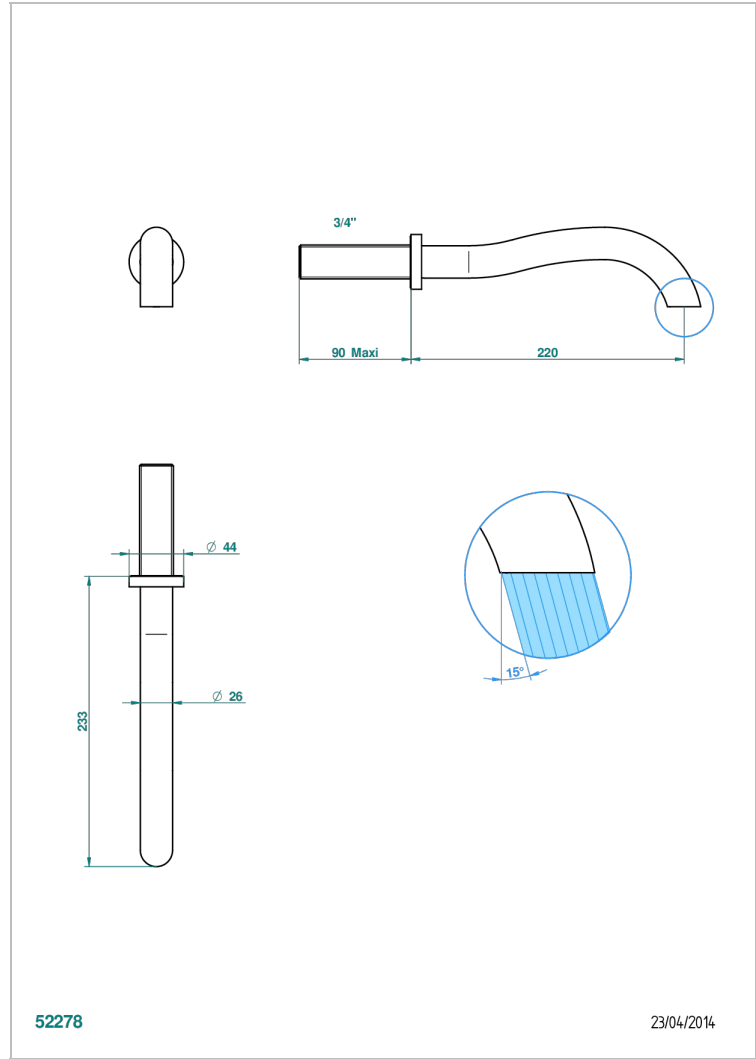

# BEYOND CRYSTAL - CRISTAL CLARO

U6F-42SGB

Wall mounted bath spout, without T junction

THG<sup>®</sup>  
PARIS

## CARACTERÍSTICAS

- Beyond Crystal - cristal claro
- Wall mounted bath spout, without T junction