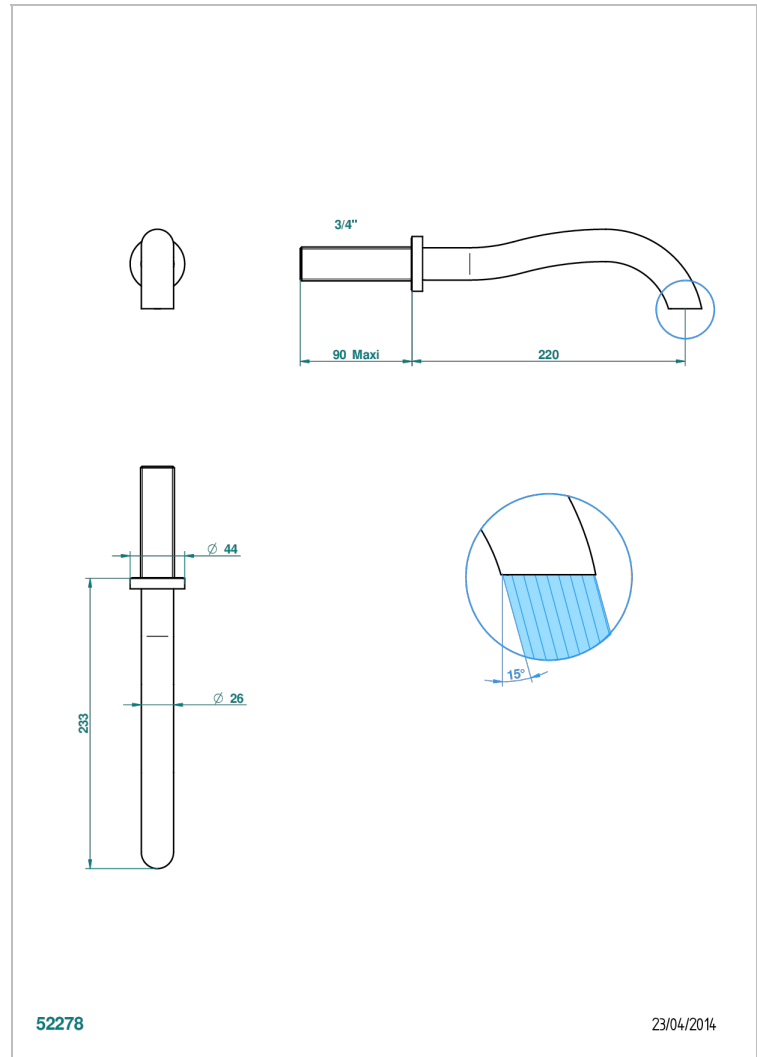

BEYOND CRYSTAL - CLEAR CRYSTAL

U6F-42SGB

Bath spout, wall mounted

THG[®]
PARIS

CHARACTERISTIC

- Beyond Crystal - Clear crystal
- Bath spout, wall mounted

AVAILABLE FINITIONS

Black ceram - D30
Blush PVD - H62
Brass color PVD - H49
Brown bronze color PVD - F33
Chrome polished - A02
Chrome polished / gold polished - G02

Nickel antique / Sovereign - H28
Nickel color PVD - H55
Soft gold - F30
Soft matt gold - F31
Umber PVD - H66