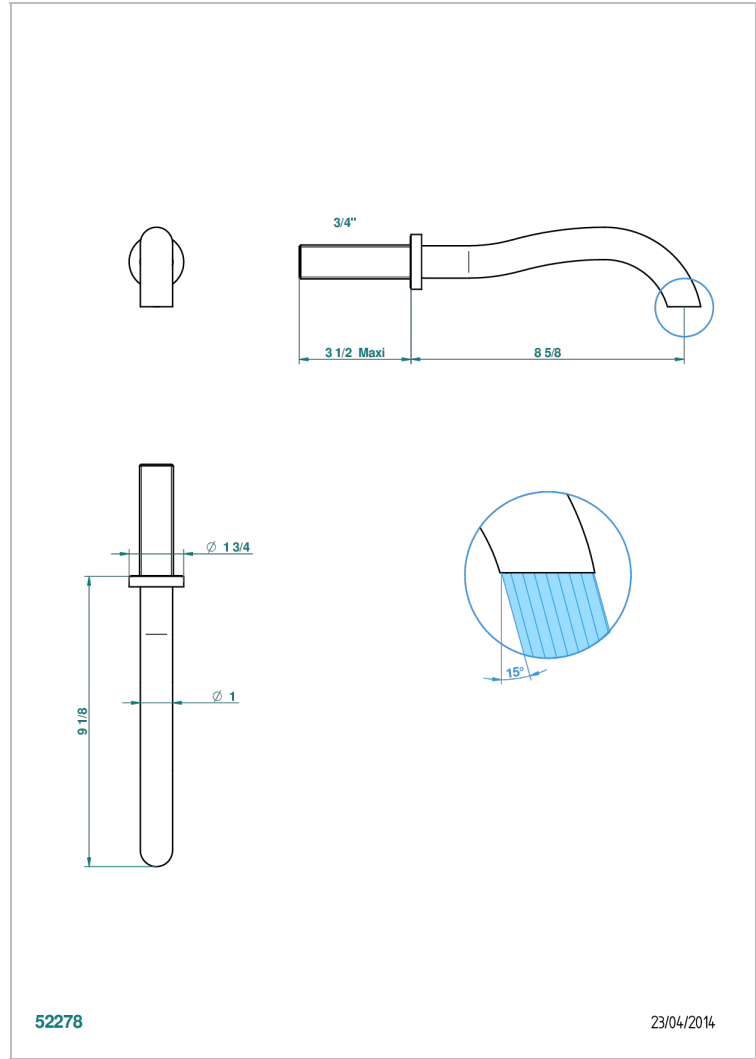

# BEYOND CRYSTAL - CRISTAL CLARO

U6F-42SGB

Wall mounted bath spout, without T junction

THG<sup>®</sup>  
PARIS

## CARACTERÍSTICAS

- Beyond Crystal - cristal claro
- Wall mounted bath spout, without T junction