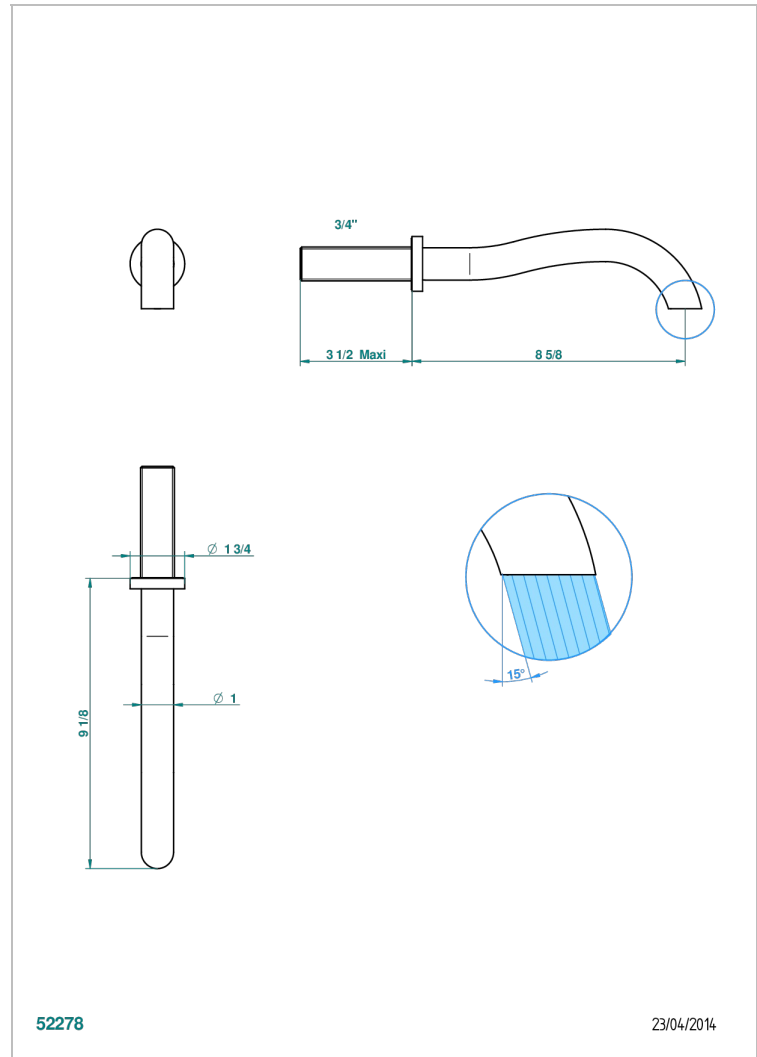

BEYOND CRYSTAL - CLEAR CRYSTAL

U6F-42SGB

Bath spout, wall mounted

THG[®]
PARIS

CHARACTERISTIC

- Beyond Crystal - Clear crystal
- Bath spout, wall mounted

AVAILABLE FINITIONS

Black ceram - D30
Blush PVD - H62
Brass color PVD - H49
Brown bronze color PVD - F33
Chrome polished - A02
Chrome polished / gold polished - G02

Nickel antique / Sovereign - H28
Nickel color PVD - H55
Soft gold - F30
Soft matt gold - F31
Umber PVD - H66