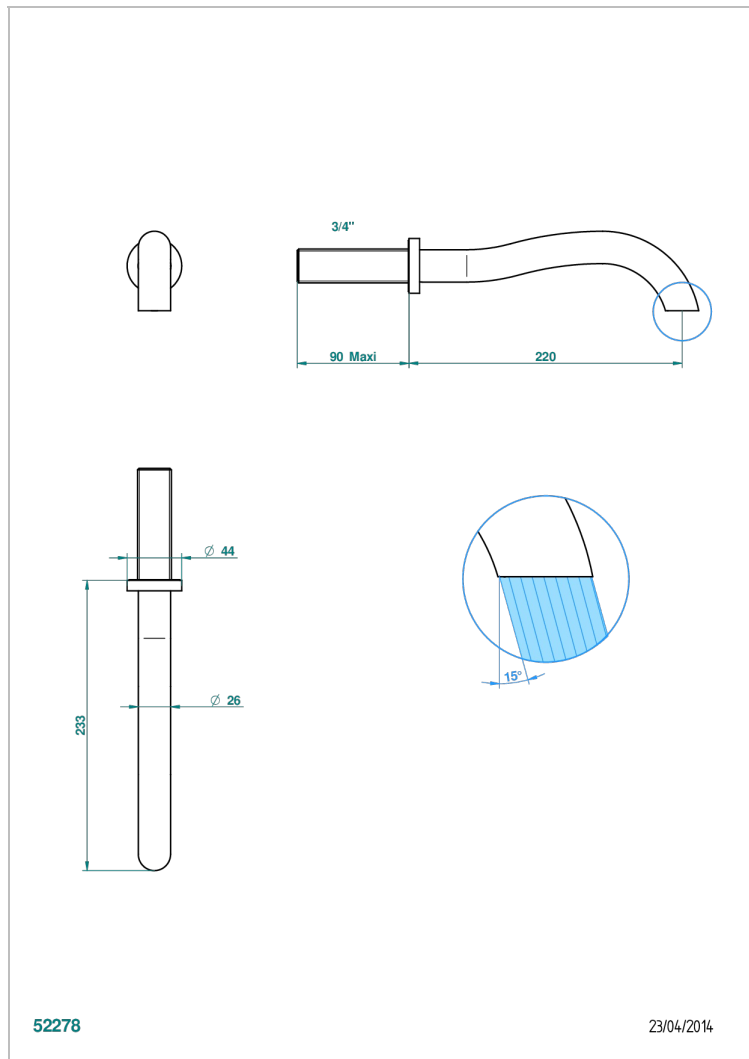

# BEYOND CRYSTAL - CRISTAL CLARO

U6F-42SGB

Wall mounted bath spout, without T junction

THG<sup>®</sup>  
PARIS

## CARACTERÍSTICAS

- Beyond Crystal - cristal claro
- Wall mounted bath spout, without T junction