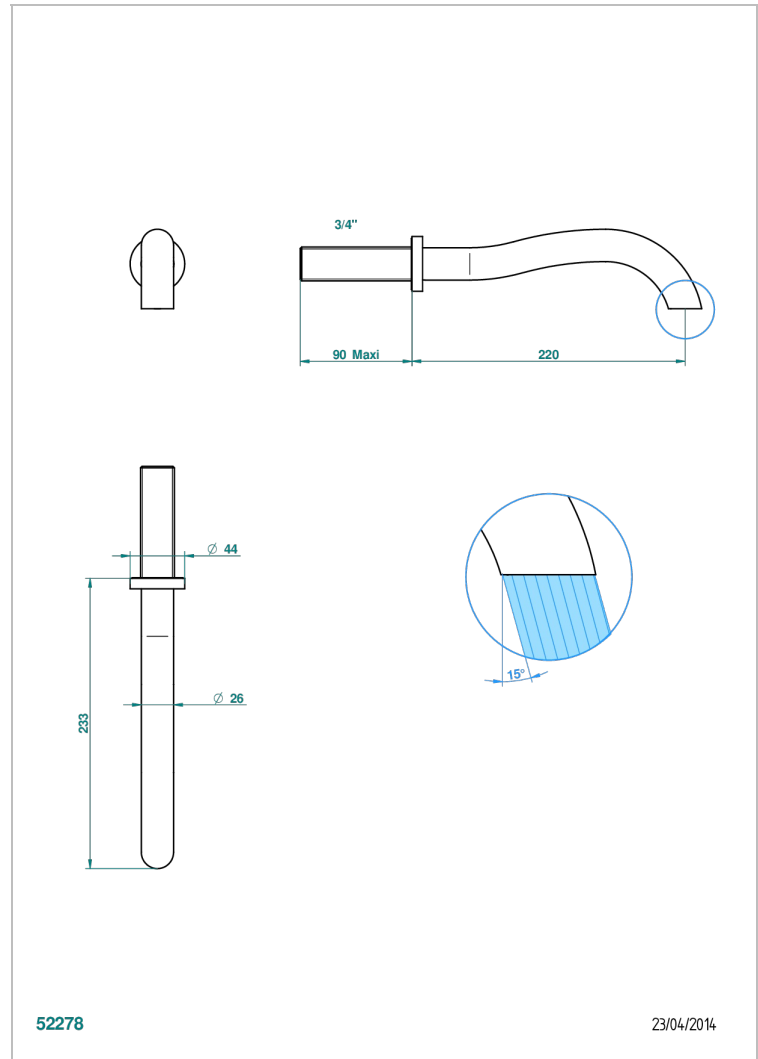

BEYOND CRYSTAL - CLEAR CRYSTAL

U6F-42SGB

Wall mounted bath spout, without T junction

THG[®]
PARIS

CHARACTERISTIC

- Beyond Crystal - Clear crystal
- Wall mounted bath spout, without T junction

AVAILABLE FINITIONS